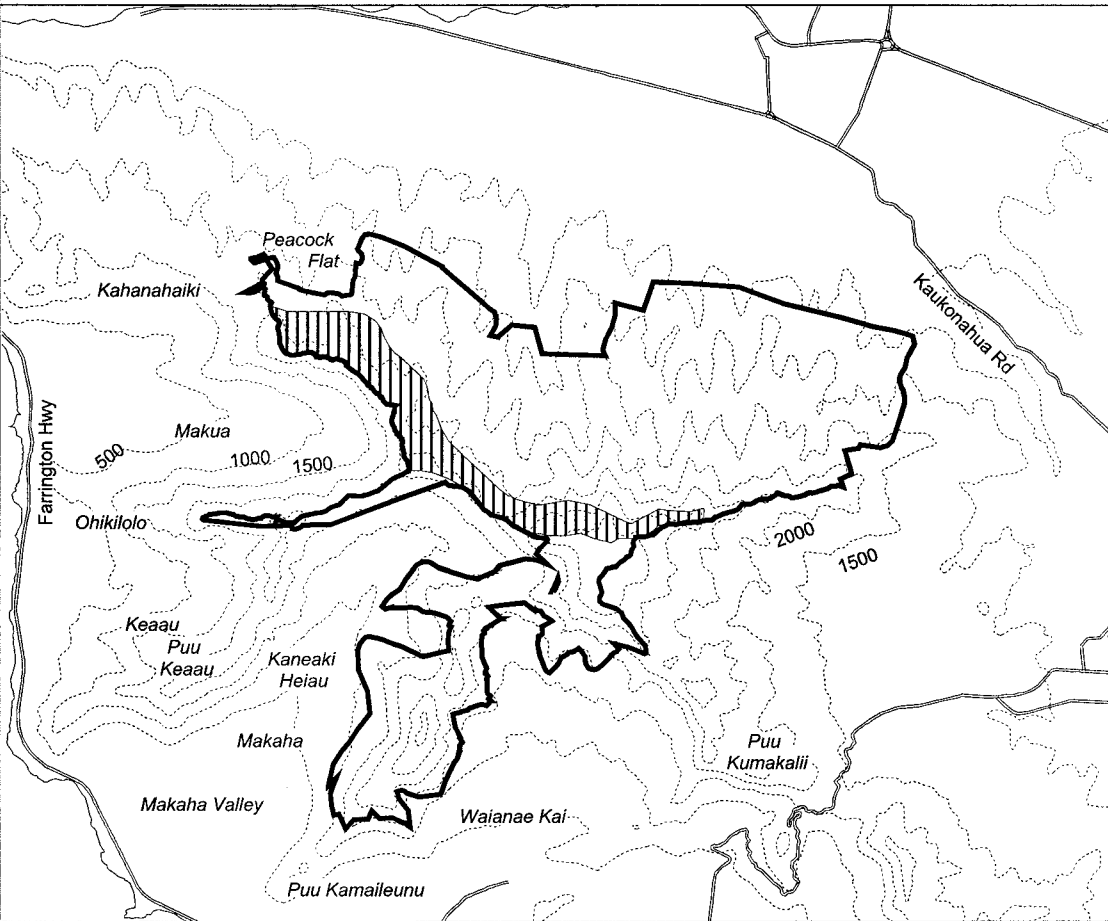

Map 34 Unit 4 - *Cyanea longiflora* - a

 Critical Habitat Unit 4

 Critical Habitat for *Cyanea longiflora* - a

 Elevation (500-ft. contours)

 Major Road

 Coastline

0 0.5 1 1.5 Miles

0 0.5 1 1.5 Kilometers