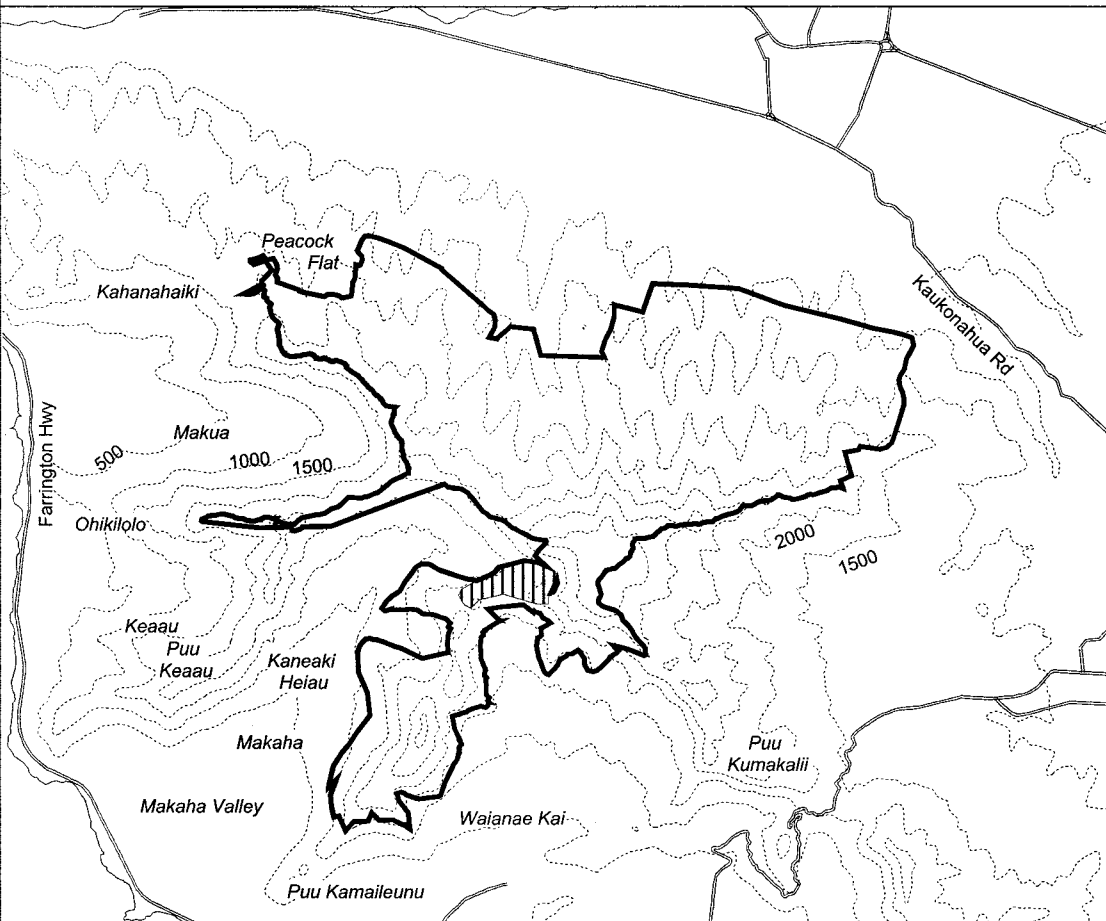

# Map 35 Unit 4 - *Cyanea longiflora* - b

 Critical Habitat Unit 4

 Critical Habitat for  
*Cyanea longiflora* - b

 Elevation (500-ft. contours)

 Major Road

 Coastline

0 0.5 1 1.5 Miles

0 0.5 1 1.5 Kilometers