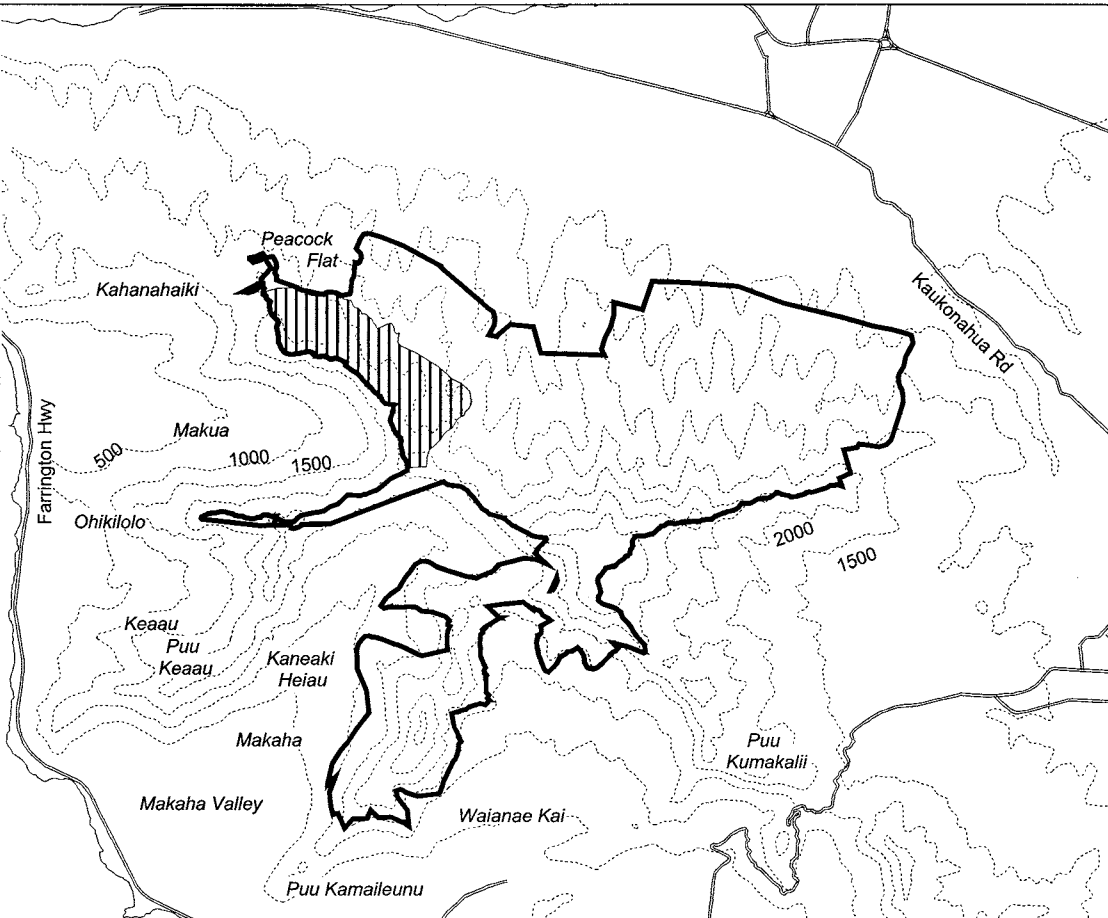

Map 36 Unit 4 - *Cyanea superba* - a

 Critical Habitat Unit 4

 Critical Habitat for *Cyanea superba* - a

 Elevation (500-ft. contours)

 Major Road

 Coastline

0 0.5 1 1.5 Miles

0 0.5 1 1.5 Kilometers