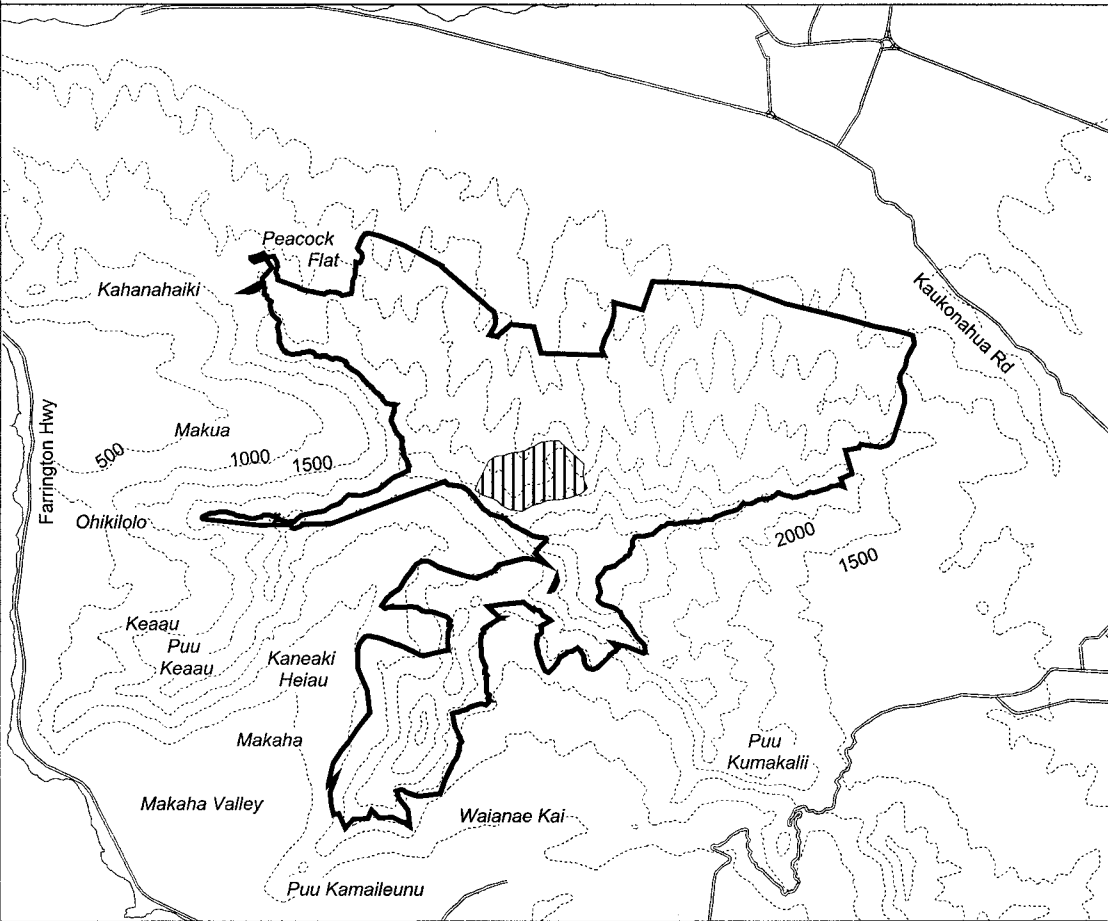

Map 37 Unit 4 - *Cyanea superba* - b

 Critical Habitat Unit 4

 Critical Habitat for *Cyanea superba* - b

 Elevation (500-ft. contours)

 Major Road

 Coastline

0 0.5 1 1.5 Miles

0 0.5 1 1.5 Kilometers