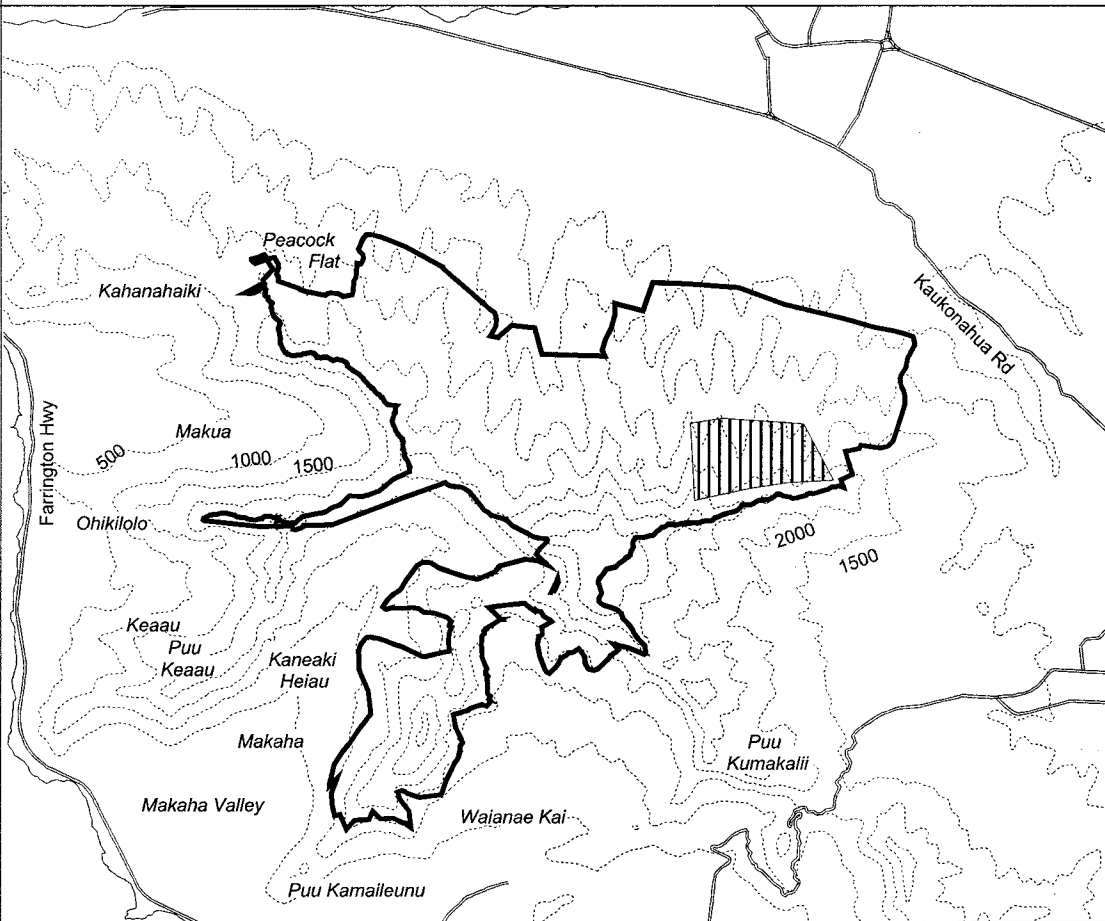

Map 38 Unit 4 - *Cyanea superba* - c

 Critical Habitat Unit 4

 Critical Habitat for *Cyanea superba* - c

 Elevation (500-ft. contours)

 Major Road

 Coastline

0 0.5 1 1.5 Miles

0 0.5 1 1.5 Kilometers