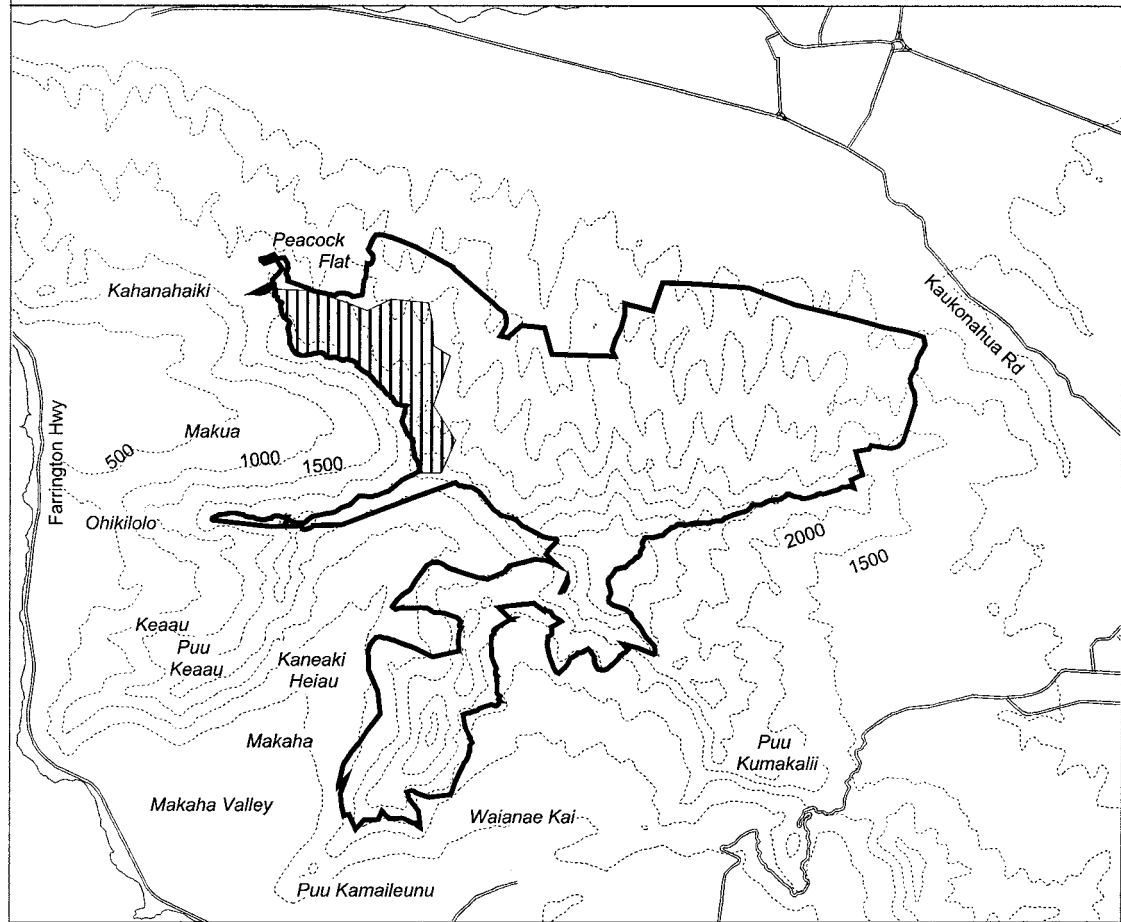

Map 39 Unit 4 - *Cyrtrandra dentata* - a

 Critical Habitat Unit 4

 Critical Habitat for
Cyrtrandra dentata - a

 Elevation (500-ft. contours)

 Major Road

 Coastline

0 0.5 1 1.5 Miles

0 0.5 1 1.5 Kilometers