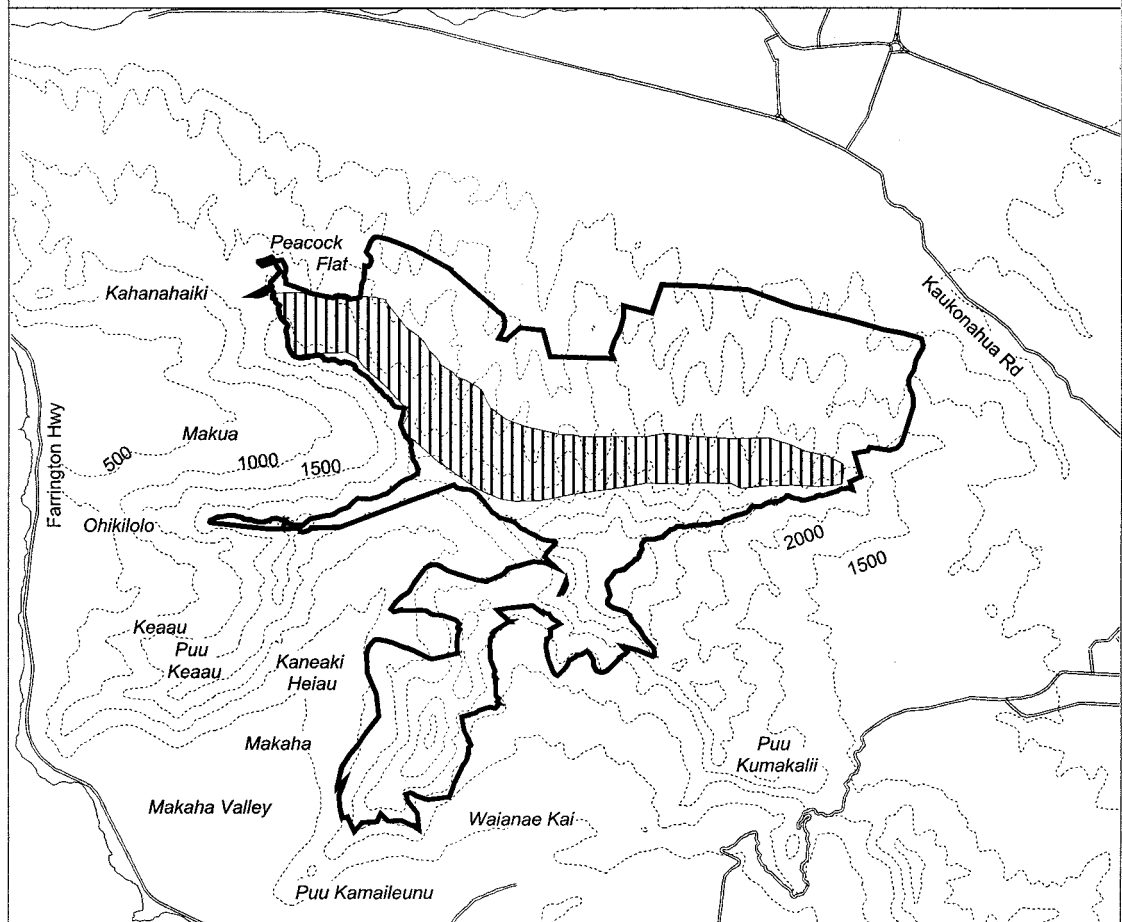

Map 40 Unit 4 - *Delissea subcordata* - a

 Critical Habitat Unit 4

 Critical Habitat for
Delissea subcordata - a

 Elevation (500-ft. contours)

 Major Road

 Coastline

0 0.5 1 1.5 Miles

0 0.5 1 1.5 Kilometers