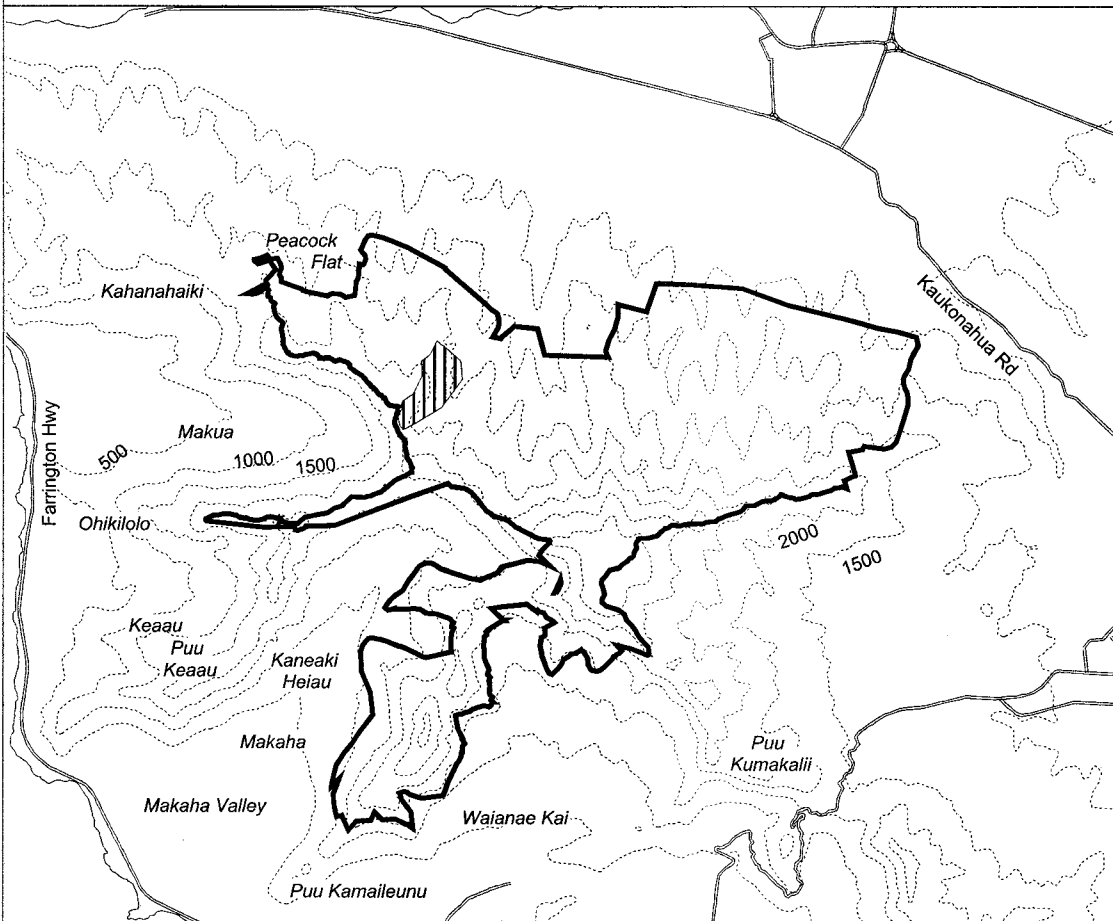

# Map 41 Unit 4 - *Diellia falcata* - a

Critical Habitat Unit 4

Critical Habitat for  
*Diellia falcata* - a

Elevation (500-ft. contours)

Major Road

Coastline

0 0.5 1 1.5 Miles

0 0.5 1 1.5 Kilometers