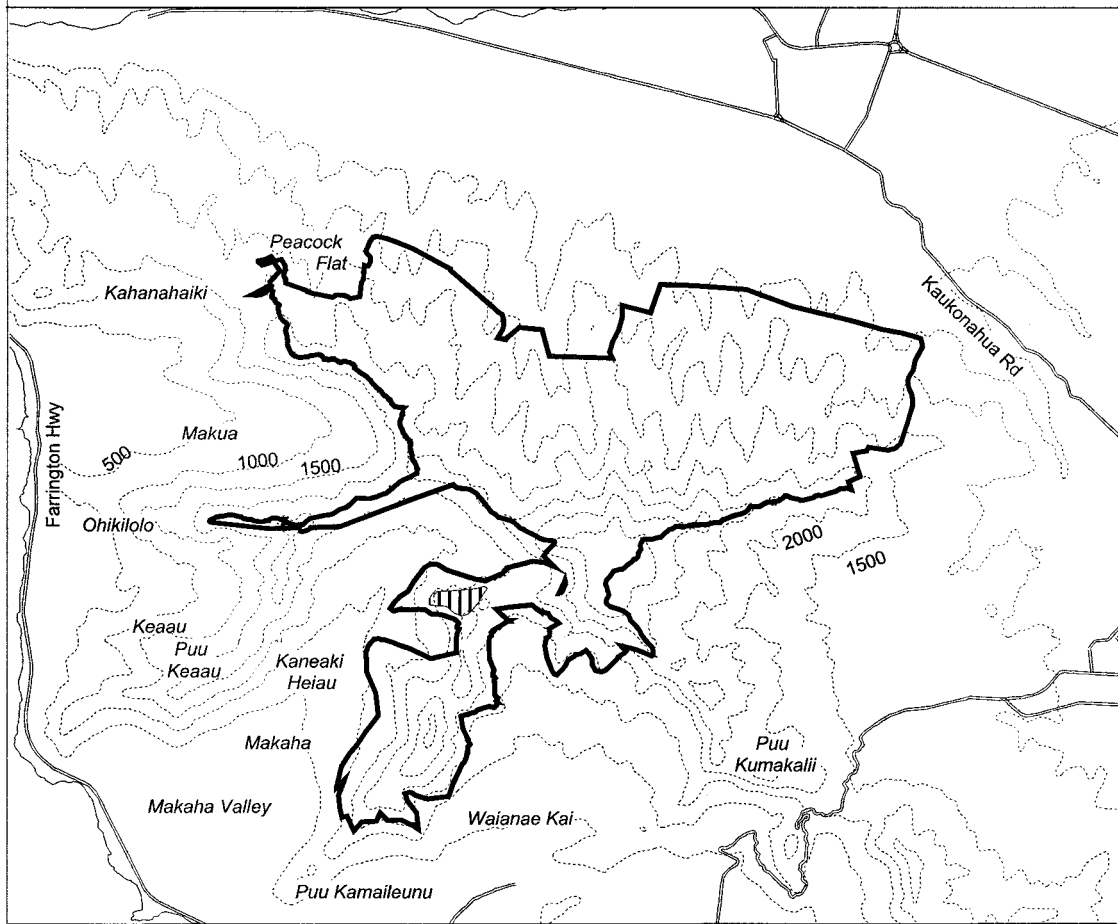

Map 42 Unit 4 - *Diellia falcata* - b

 Critical Habitat Unit 4

 Critical Habitat for
Diellia falcata - b

 Elevation (500-ft. contours)

 Major Road

 Coastline

0 0.5 1 1.5 Miles

0 0.5 1 1.5 Kilometers