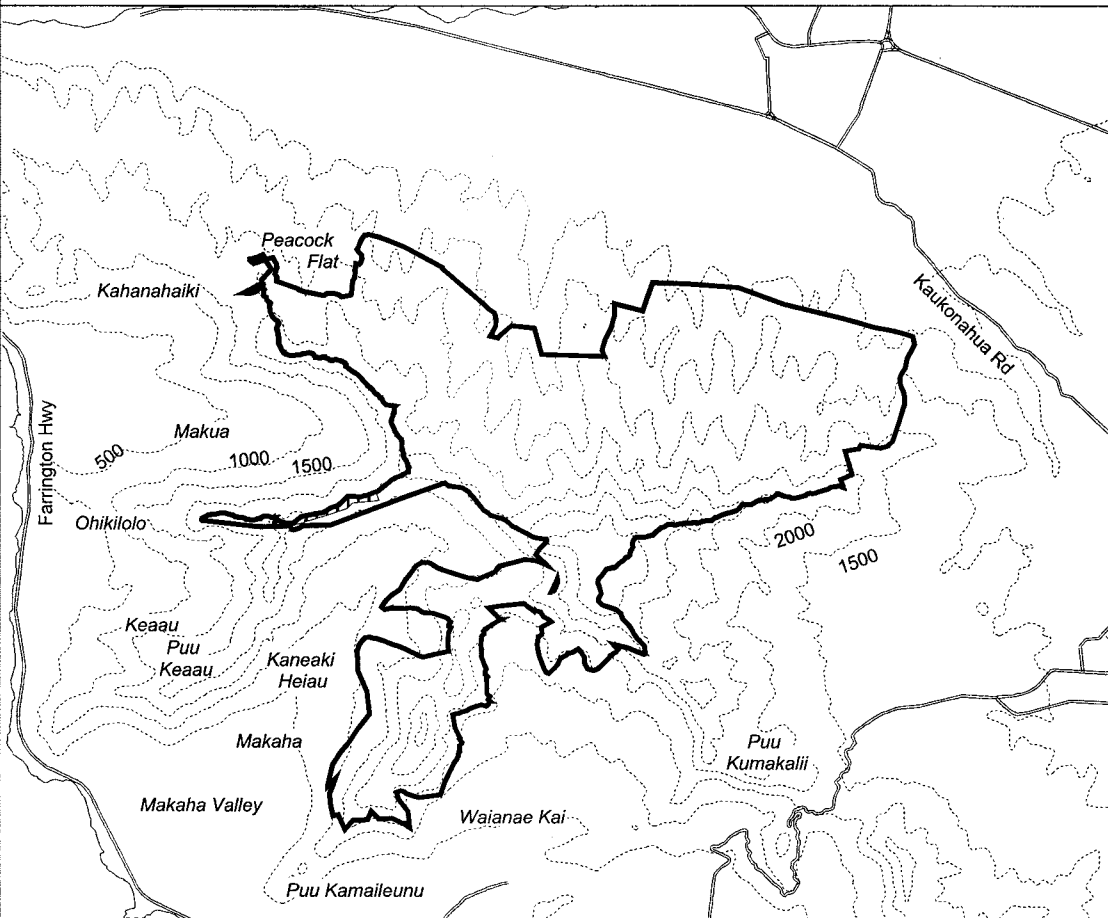

Map 44 Unit 4 - *Dubautia herbstobatae* - a

-  Critical Habitat Unit 4
-  Critical Habitat for *Dubautia herbstobatae* - a
-  Elevation (500-ft. contours)
-  Major Road
-  Coastline