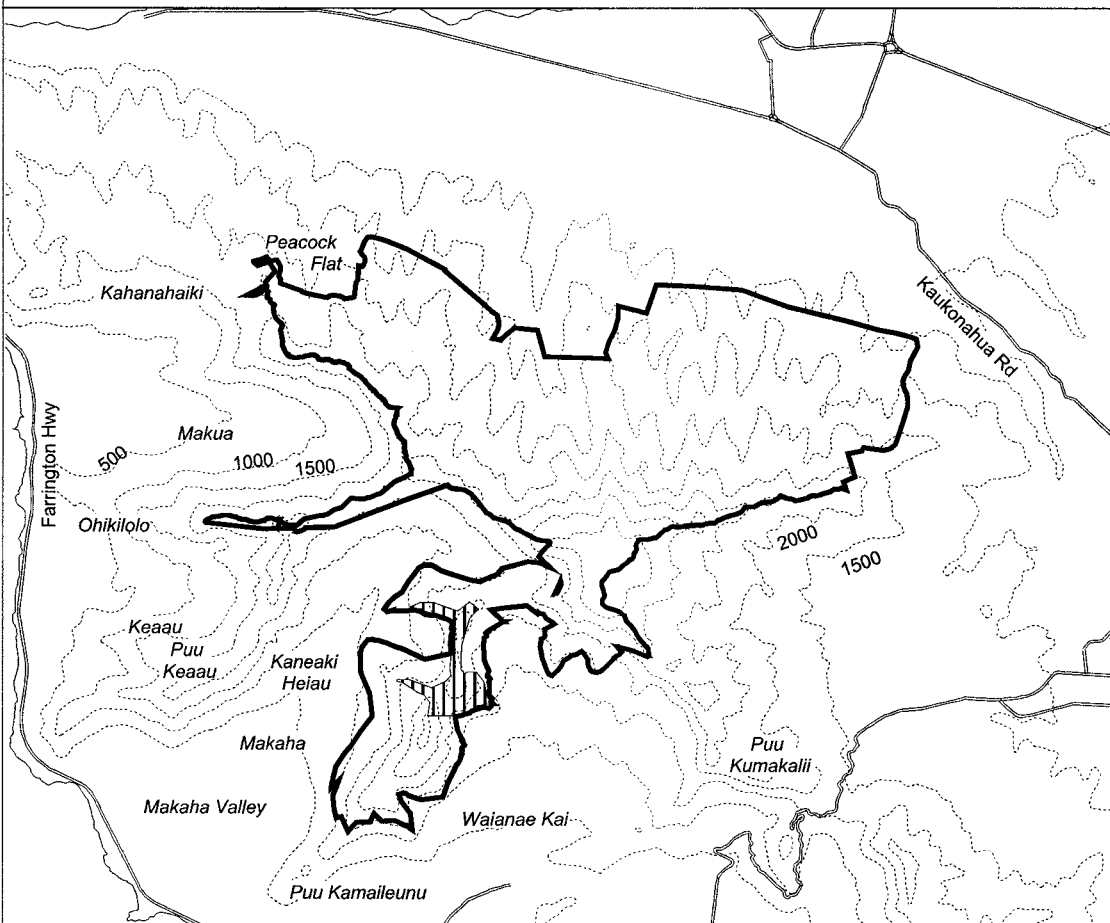

Map 45 Unit 4 - *Dubautia herbstobatae* - b

-  Critical Habitat Unit 4
-  Critical Habitat for *Dubautia herbstobatae* - b

0 0.5 1 1.5 Miles

0 0.5 1 1.5 Kilometers

-  Elevation (500-ft. contours)
-  Major Road
-  Coastline