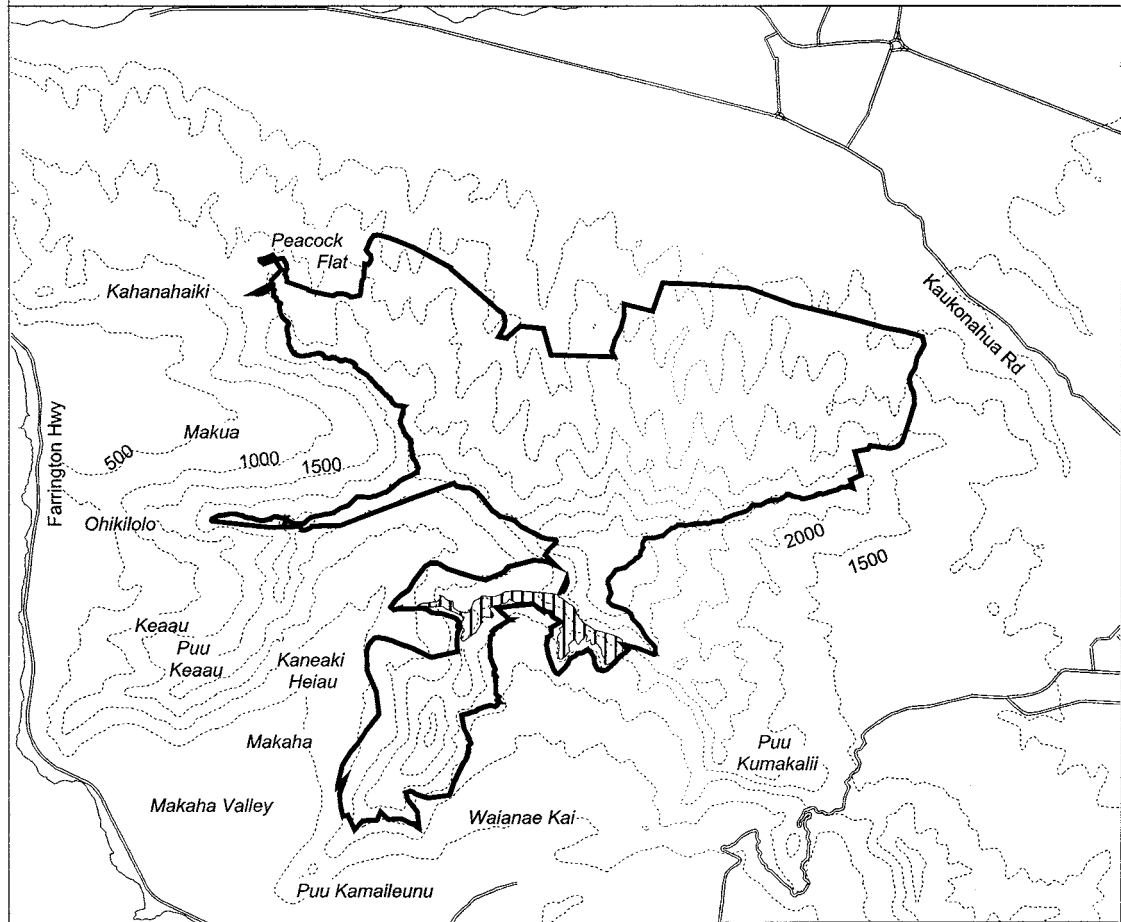

Map 46 Unit 4 - *Eragrostis fosbergii* - a

 Critical Habitat Unit 4

 Critical Habitat for
Eragrostis fosbergii - a

 Elevation (500-ft. contours)

 Major Road

 Coastline

0 0.5 1 1.5 Miles

0 0.5 1 1.5 Kilometers