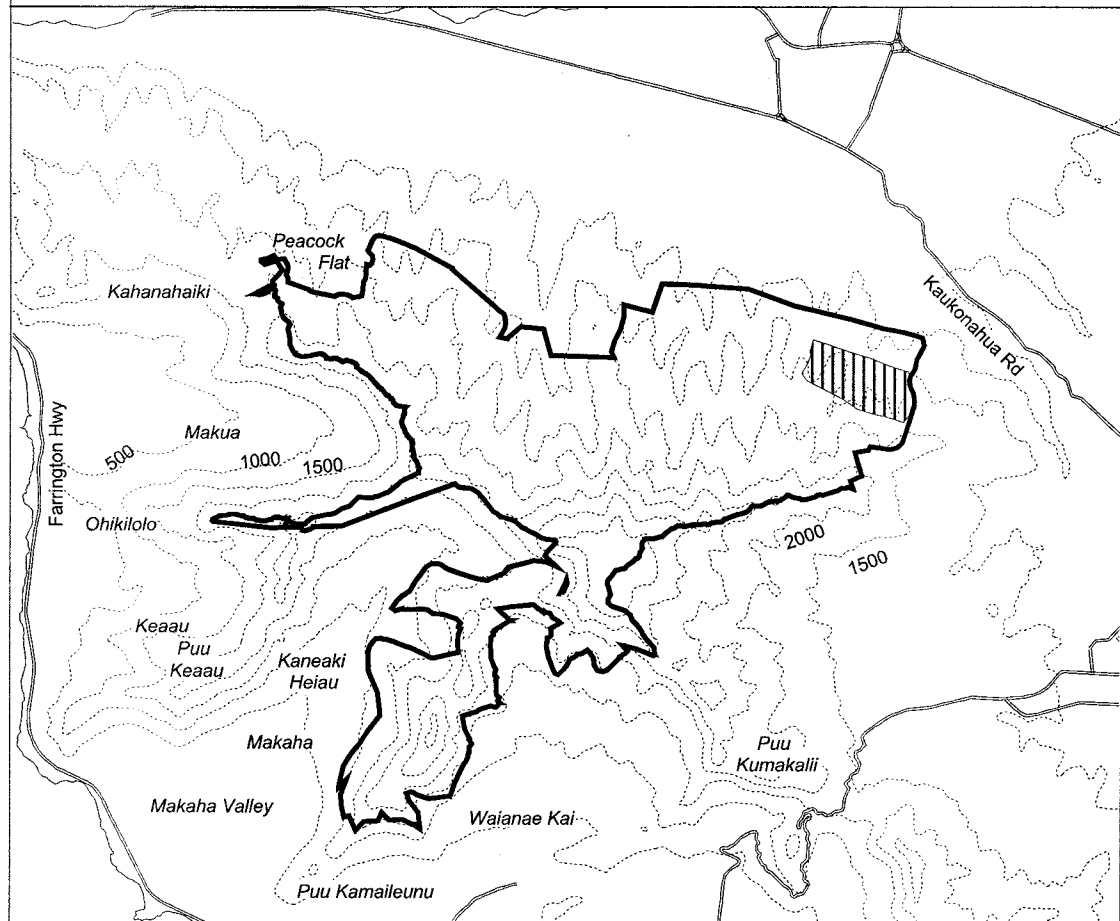

Map 47 Unit 4 - *Eugenia koolauensis* - a

 Critical Habitat Unit 4

 Critical Habitat for
Eugenia koolauensis - a

 Elevation (500-ft. contours)

 Major Road

 Coastline

0 0.5 1 1.5 Miles

0 0.5 1 1.5 Kilometers