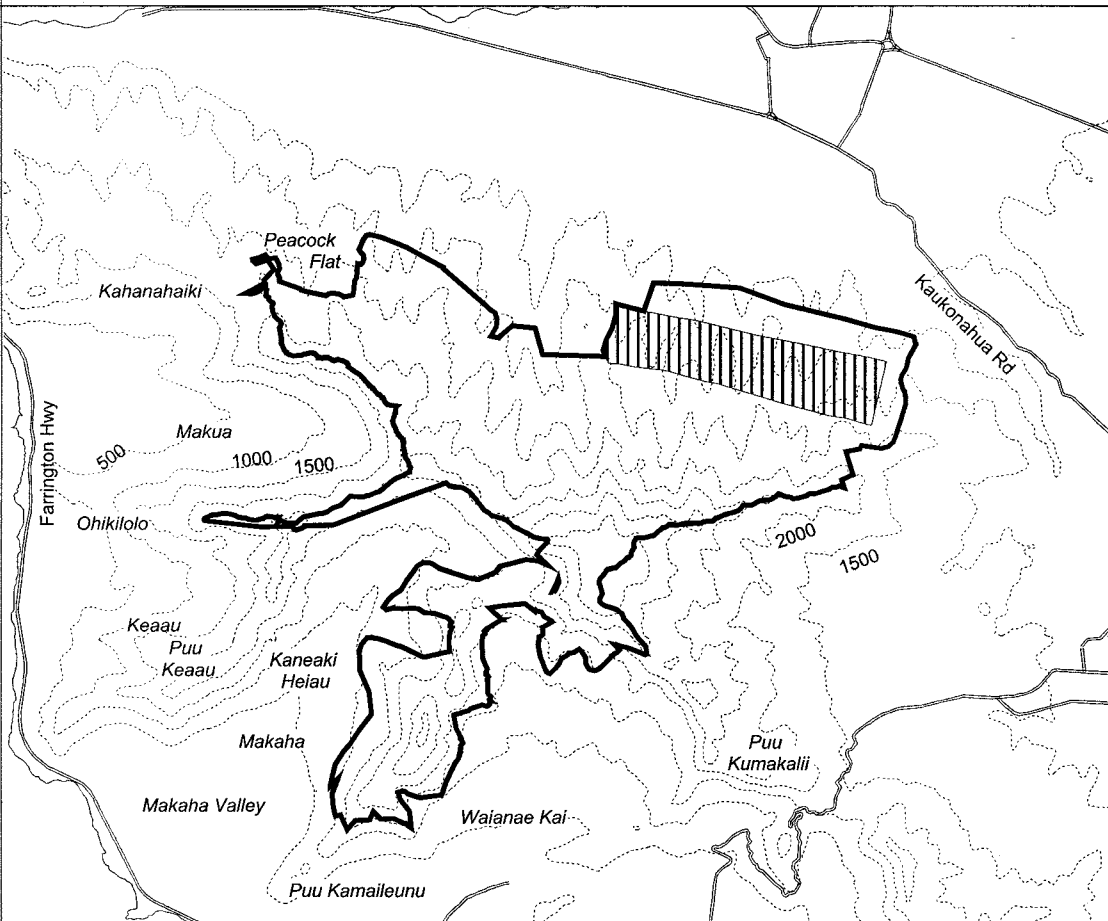

# Map 48 Unit 4 - *Euphorbia haeleeleana* - b

Critical Habitat Unit 4

Critical Habitat for  
*Euphorbia haeleeleana* - b

Elevation (500-ft. contours)

Major Road

Coastline

0 0.5 1 1.5 Miles

0 0.5 1 1.5 Kilometers