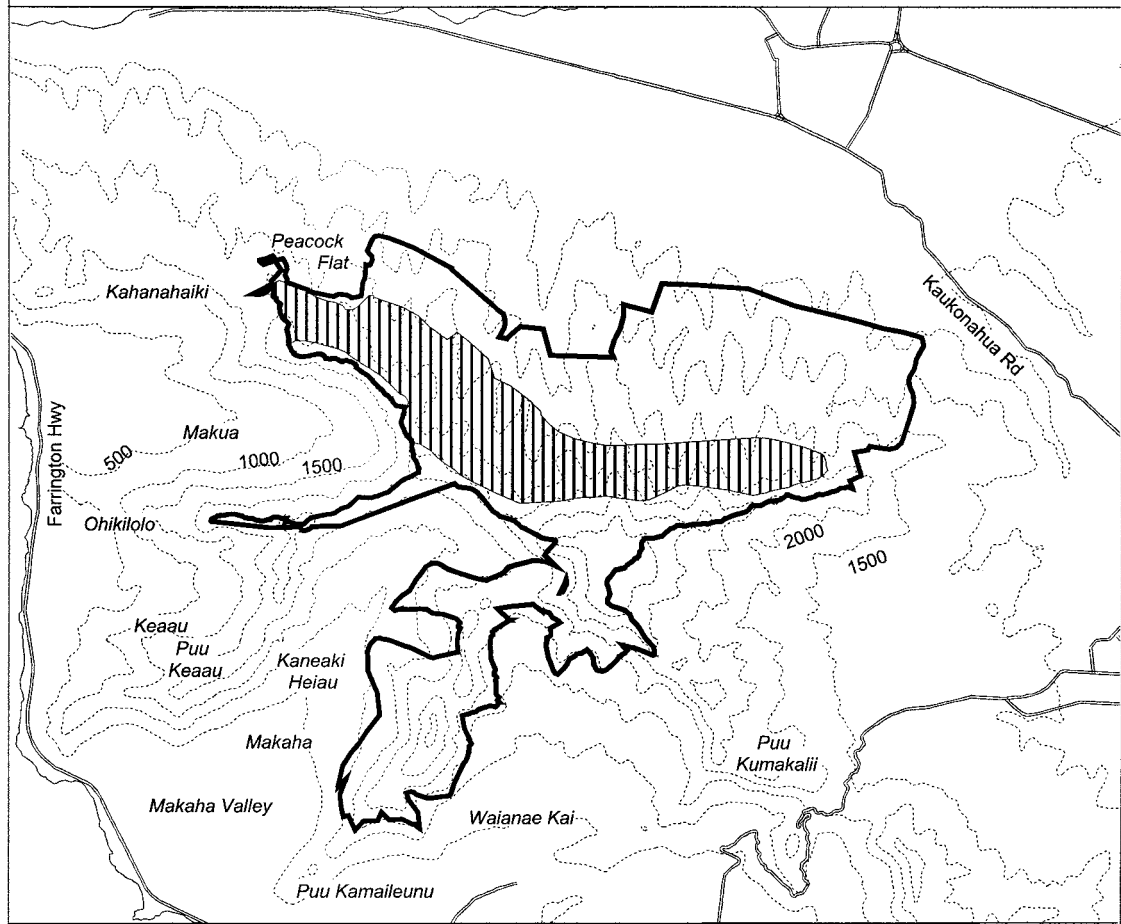

# Map 49 Unit 4 - *Flueggea neowawraea* - a

Critical Habitat Unit 4

Critical Habitat for  
*Flueggea neowawraea* - a

Elevation (500-ft. contours)

Major Road

Coastline

0 0.5 1 1.5 Miles

0 0.5 1 1.5 Kilometers