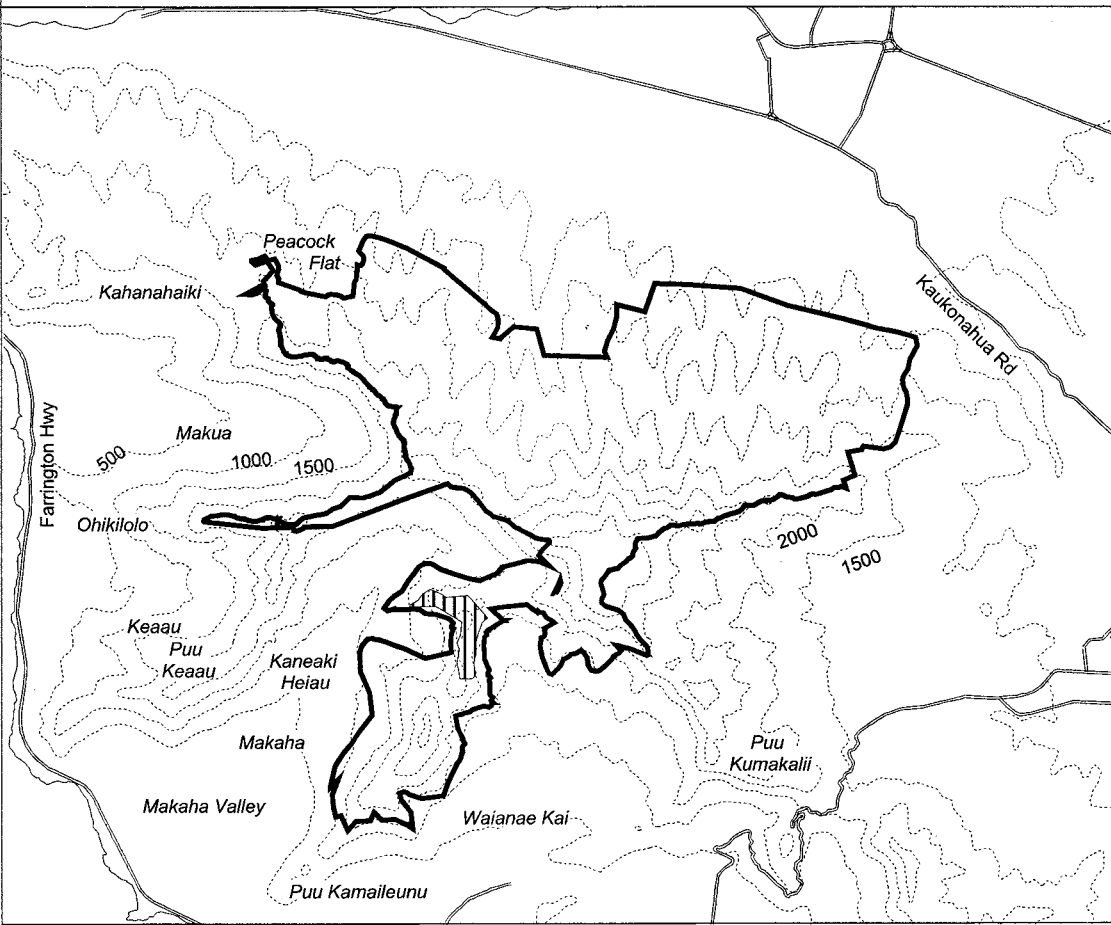

Map 50 Unit 4 - *Gouania meyenii* - a

 Critical Habitat Unit 4

 Critical Habitat for *Gouania meyenii* - a

 Elevation (500-ft. contours)

 Major Road

 Coastline

0 0.5 1 1.5 Miles

0 0.5 1 1.5 Kilometers