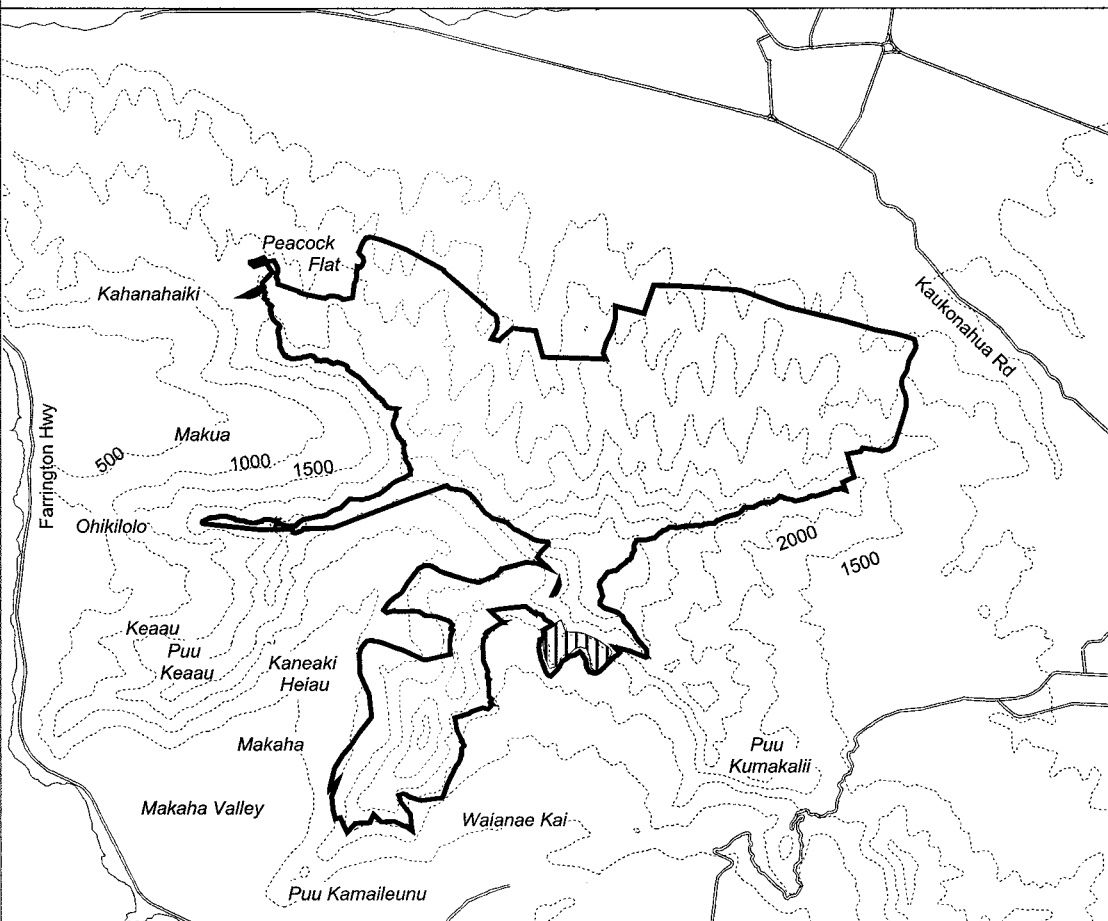

# Map 51 Unit 4 - *Gouania meyenii* - b

 Critical Habitat Unit 4

 Critical Habitat for *Gouania meyenii* - b

 Elevation (500-ft. contours)

 Major Road

 Coastline

0 0.5 1 1.5 Miles

0 0.5 1 1.5 Kilometers