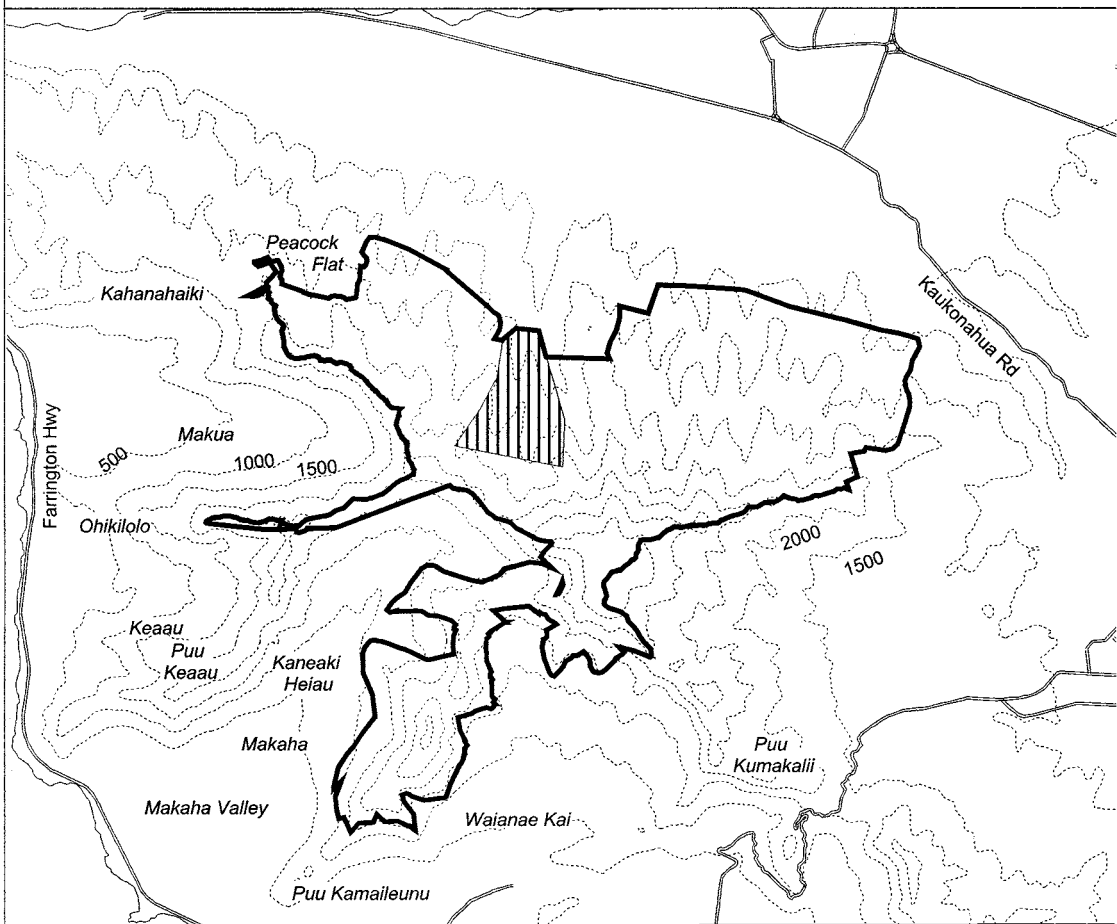

Map 52 Unit 4 - *Gouania vitifolia* - c

 Critical Habitat Unit 4

 Critical Habitat for  
*Gouania vitifolia* - c

 Elevation (500-ft. contours)

 Major Road

 Coastline

0 0.5 1 1.5 Miles

0 0.5 1 1.5 Kilometers