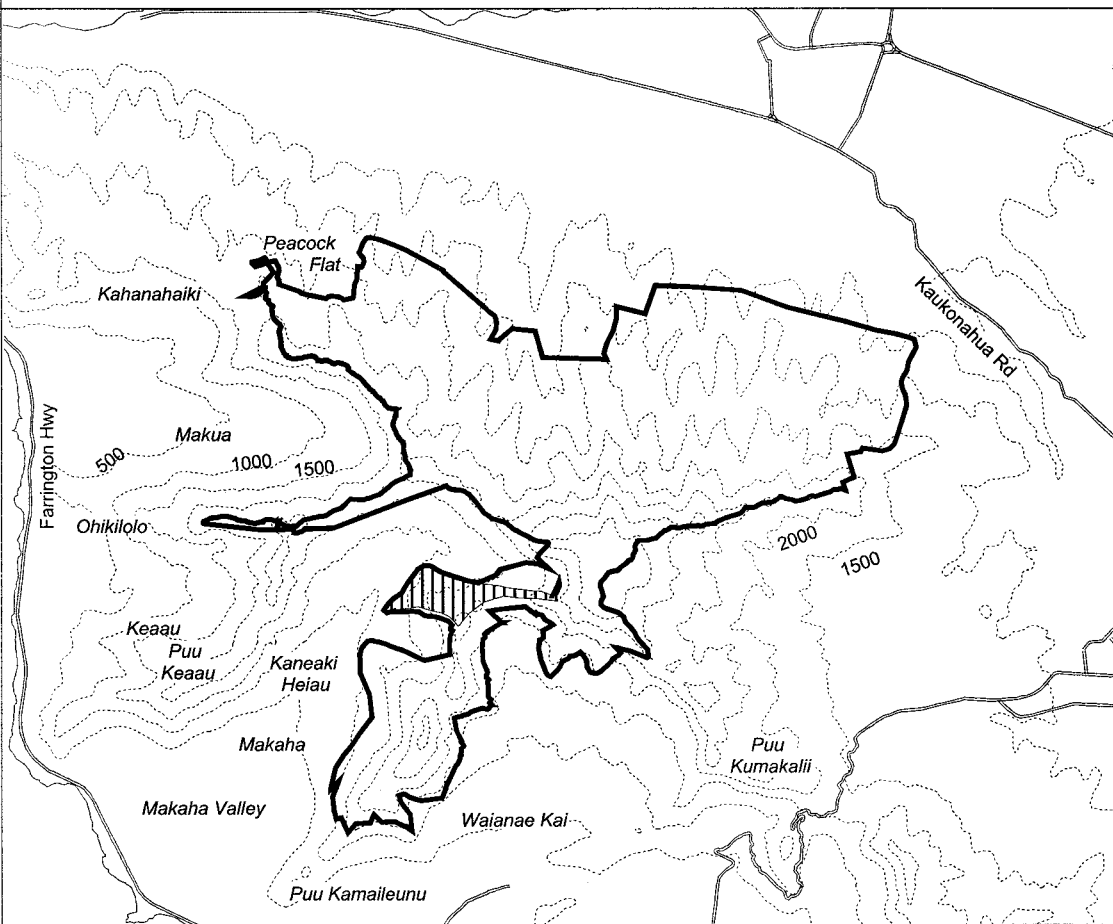

Map 53 Unit 4 - *Gouania vitifolia* - d

Critical Habitat Unit 4

Critical Habitat for
Gouania vitifolia - d

Elevation (500-ft. contours)

Major Road

Coastline

0 0.5 1 1.5 Miles

0 0.5 1 1.5 Kilometers