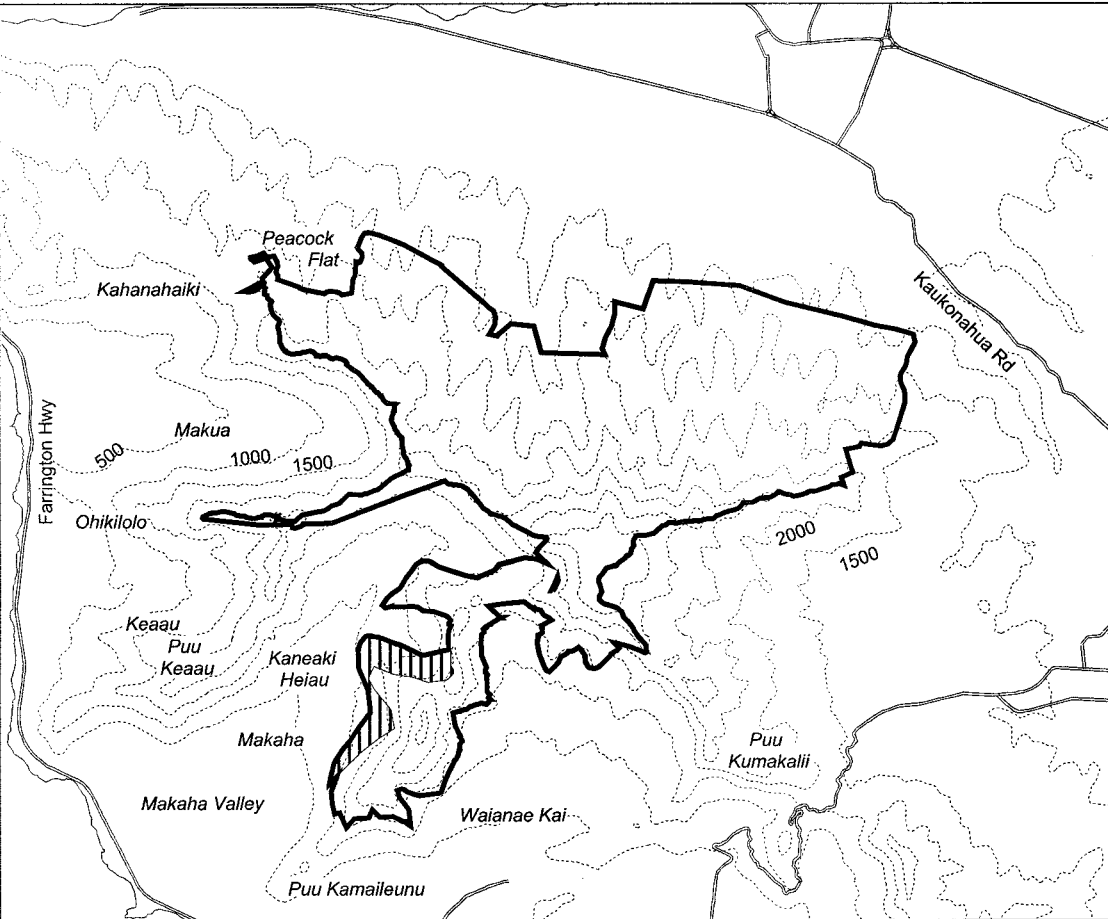

Map 54 Unit 4 - *Gouania vitifolia - e*

 Critical Habitat Unit 4

 Critical Habitat for *Gouania vitifolia - e*

 Elevation (500-ft. contours)

 Major Road

 Coastline

0 0.5 1 1.5 Miles

0 0.5 1 1.5 Kilometers