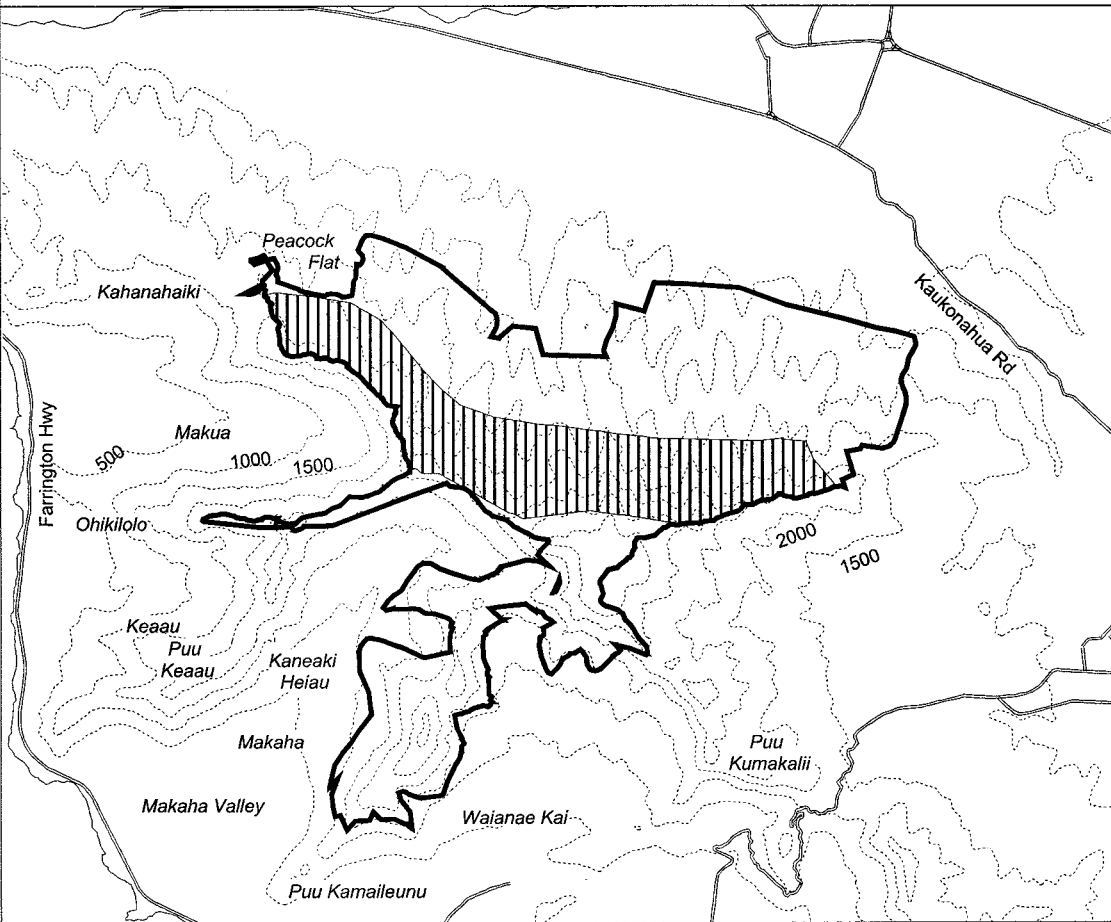

Map 56 Unit 4 - *Hedyotis degeneri* - a

 Critical Habitat Unit 4

 Critical Habitat for
Hedyotis degeneri - a

 Elevation (500-ft. contours)

 Major Road

 Coastline

0 0.5 1 1.5 Miles

0 0.5 1 1.5 Kilometers