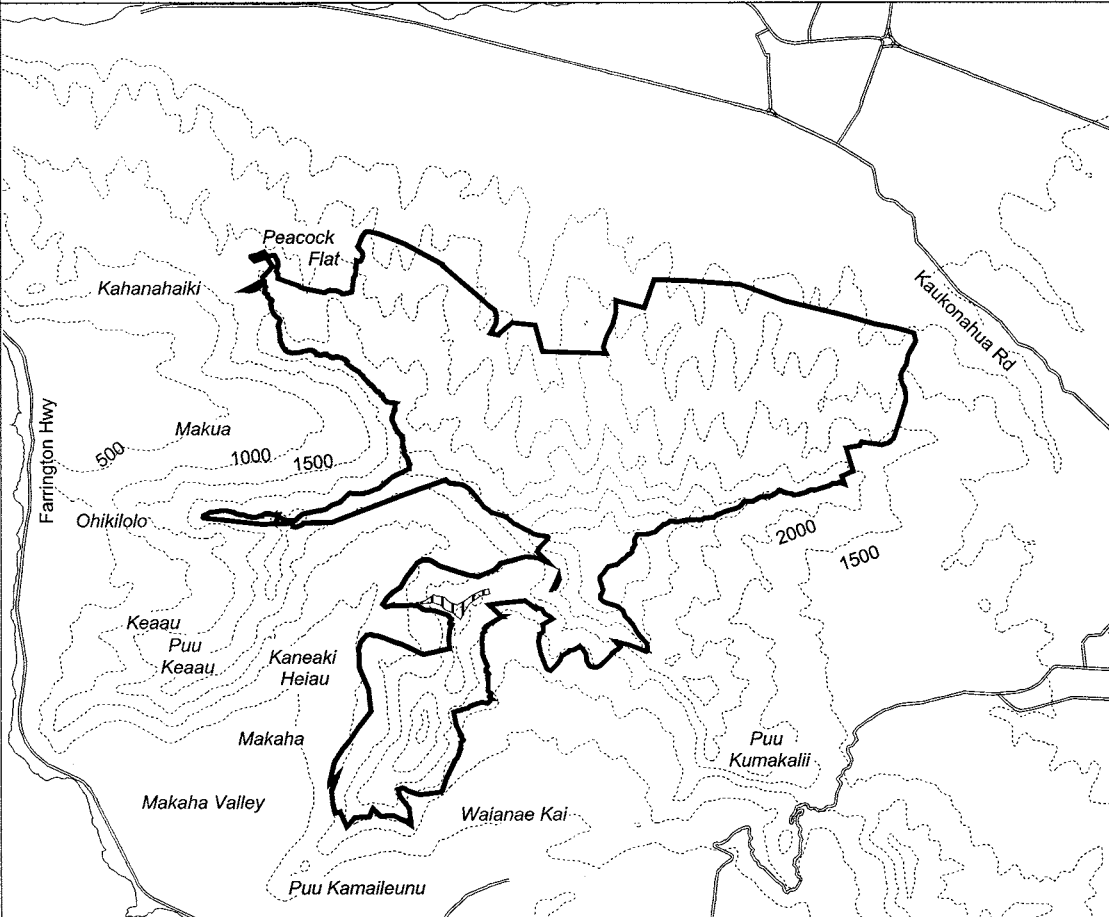

Map 57 Unit 4 - *Hedyotis degeneri* - b

 Critical Habitat Unit 4

 Critical Habitat for
Hedyotis degeneri - b

 Elevation (500-ft. contours)

 Major Road

 Coastline

0 0.5 1 1.5 Miles

0 0.5 1 1.5 Kilometers