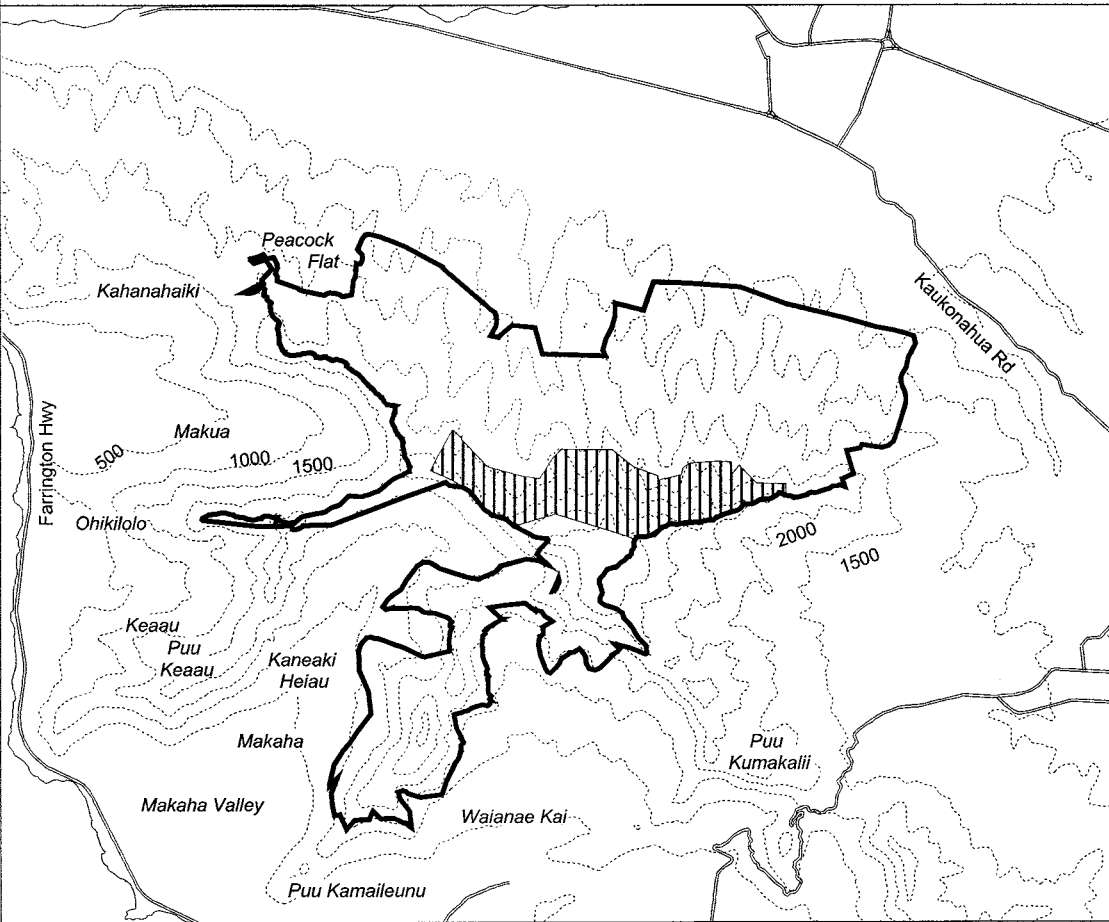

Map 58 Unit 4 - *Hedyotis parvula* - a

 Critical Habitat Unit 4

 Critical Habitat for
Hedyotis parvula - a

 Elevation (500-ft. contours)

 Major Road

 Coastline

0 0.5 1 1.5 Miles

0 0.5 1 1.5 Kilometers