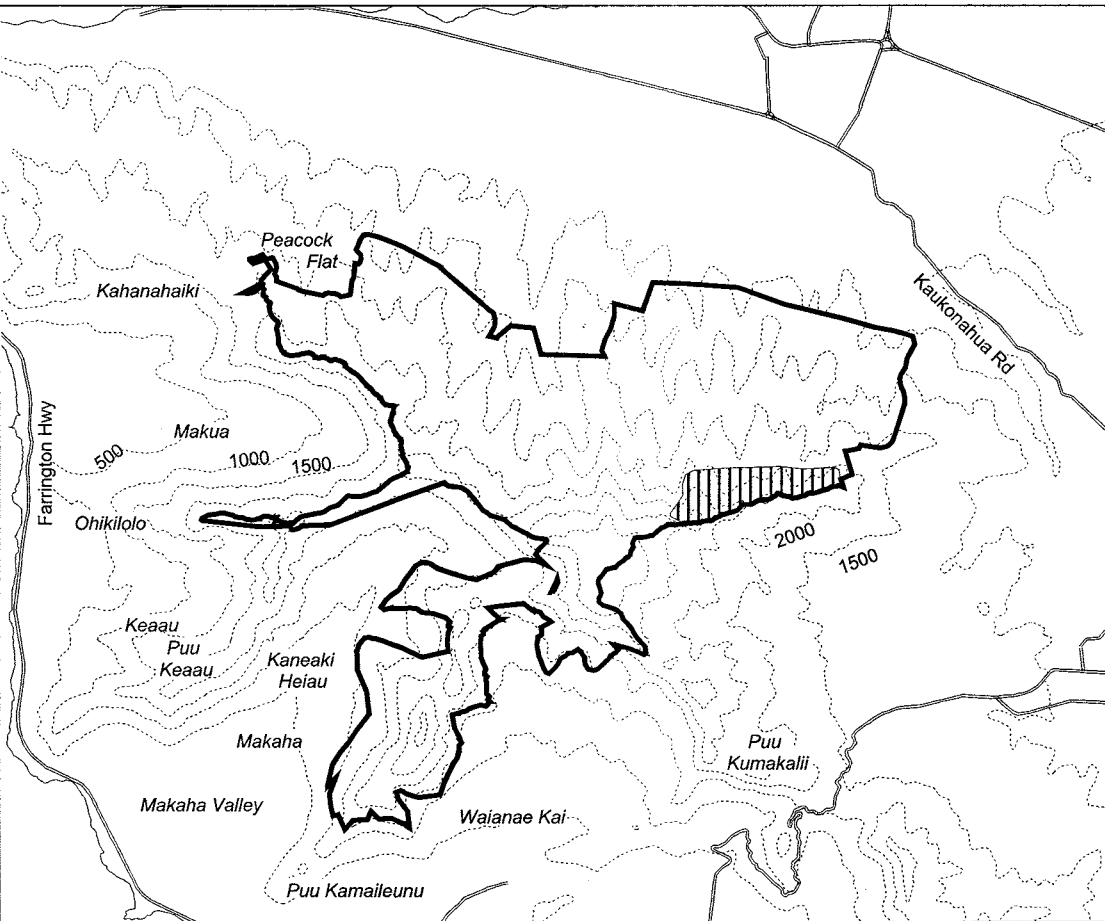

Map 59 Unit 4 - *Hesperomannia arborescens* - a

 Critical Habitat Unit 4

 Critical Habitat for
Hesperomannia arborescens - a

 Elevation (500-ft. contours)

 Major Road

 Coastline

0 0.5 1 1.5 Miles

0 0.5 1 1.5 Kilometers