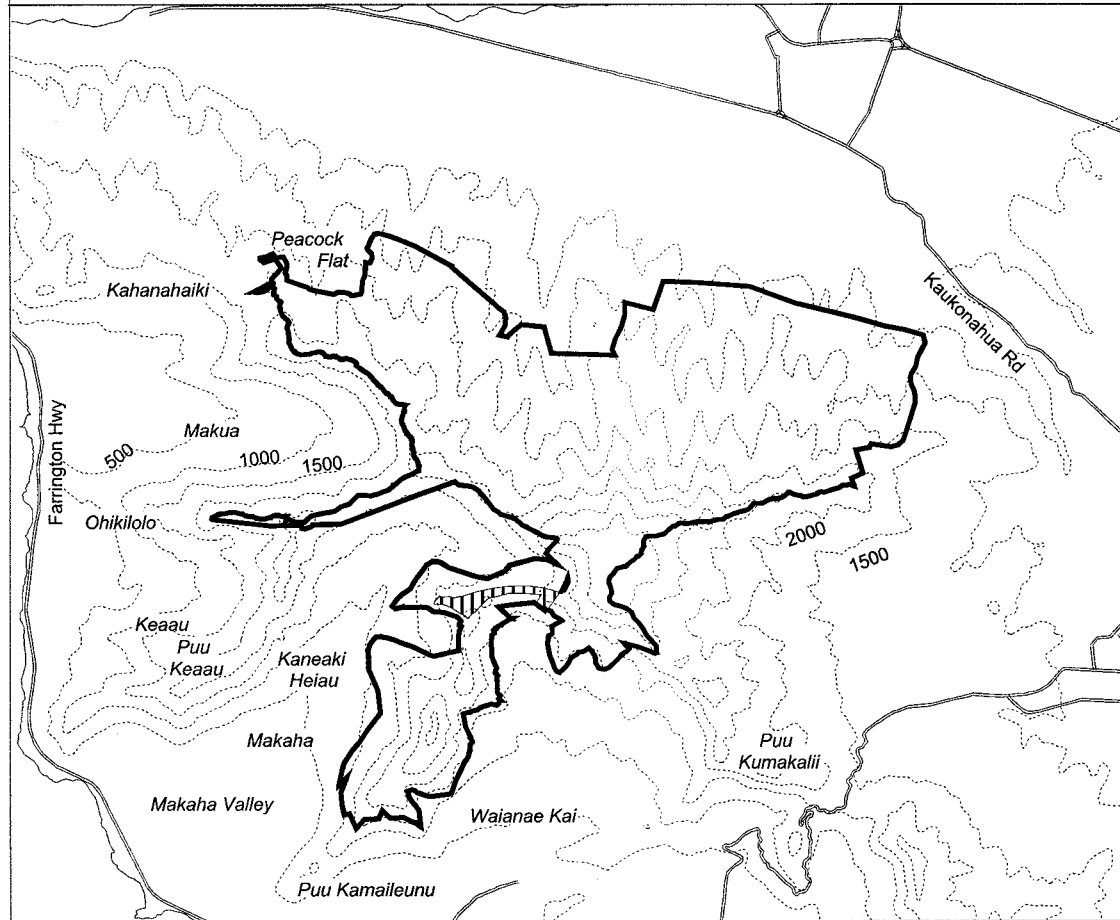

Map 61 Unit 4 - *Hesperomannia arbuscula* - b

Critical Habitat Unit 4

Critical Habitat for
Hesperomannia arbuscula - b

Elevation (500-ft. contours)

Major Road

Coastline

0 0.5 1 1.5 Miles

0 0.5 1 1.5 Kilometers