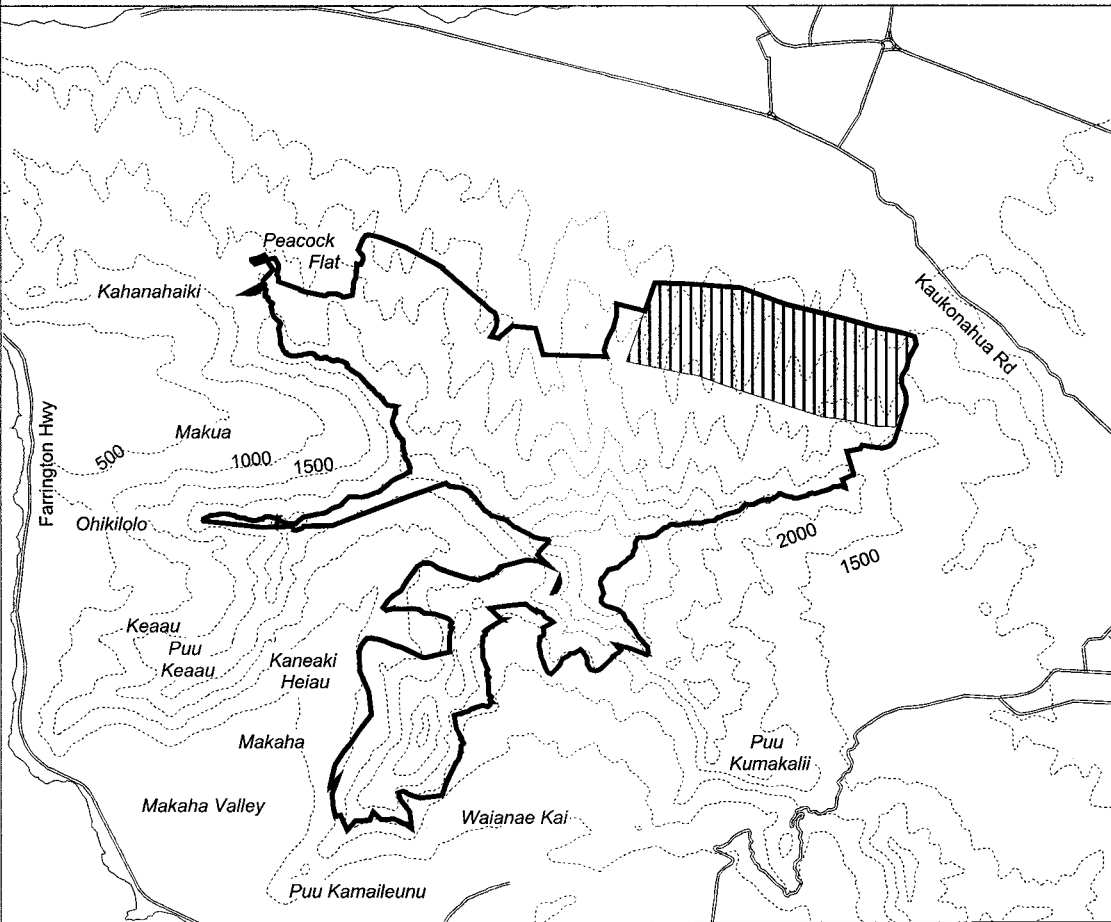

Map 62 Unit 4 - *Hibiscus brackenridgei* - b

Critical Habitat Unit 4

Critical Habitat for
Hibiscus brackenridgei - b

Elevation (500-ft. contours)

Major Road

Coastline

0 0.5 1 1.5 Miles

0 0.5 1 1.5 Kilometers