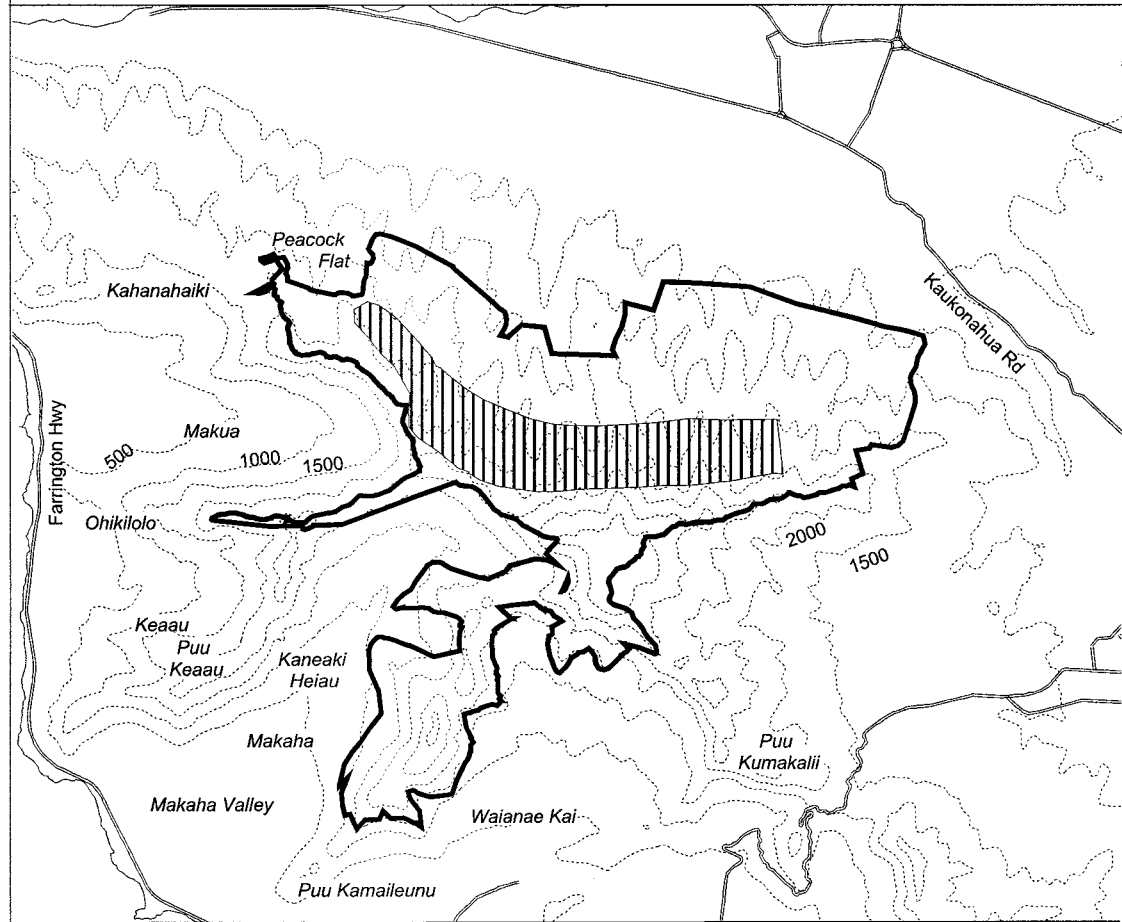

Map 63 Unit 4 - *Isodendron laurifolium* - a

-  Critical Habitat Unit 4
-  Critical Habitat for *Isodendron laurifolium* - a
-  Elevation (500-ft. contours)
-  Major Road
-  Coastline

0 0.5 1 1.5 Miles

0 0.5 1 1.5 Kilometers