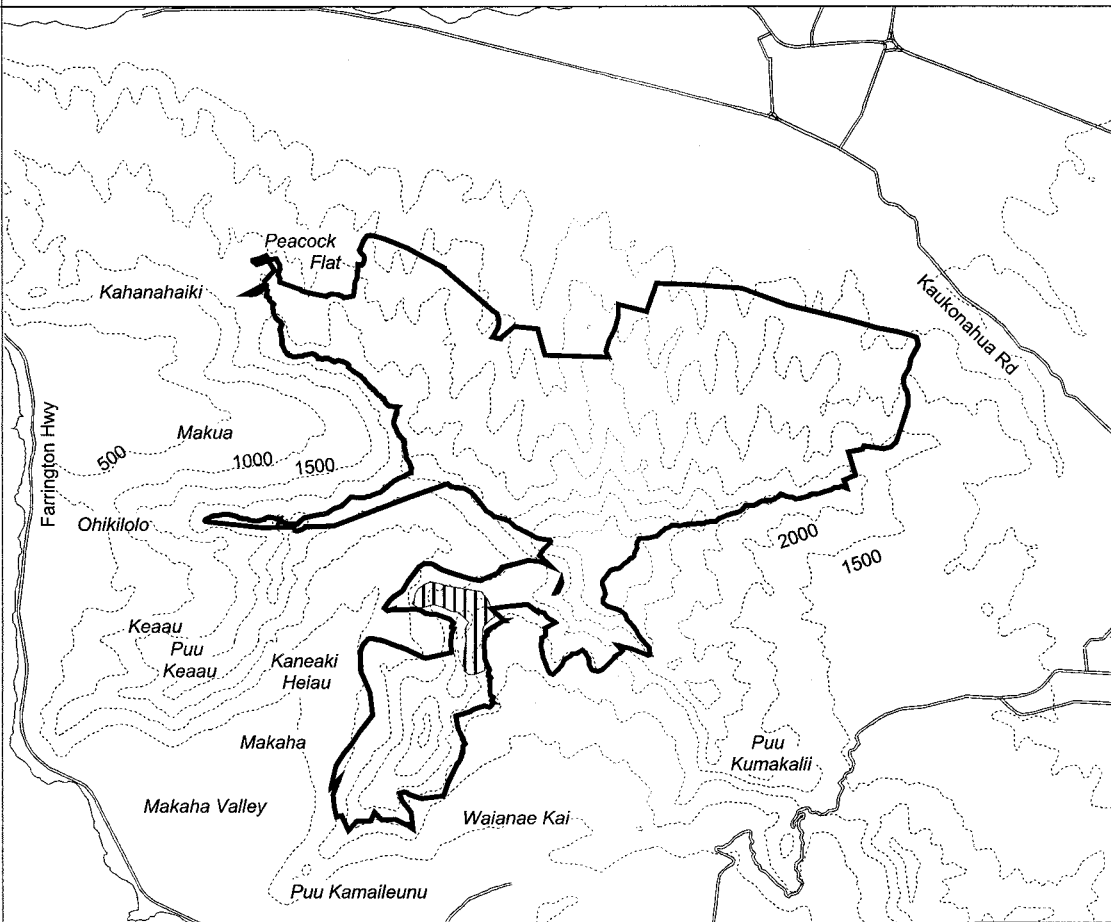

Map 64 Unit 4 - *Isodendron laurifolium* - b

Critical Habitat Unit 4

Critical Habitat for
Isodendron laurifolium - b

Elevation (500-ft. contours)

Major Road

Coastline

0 0.5 1 1.5 Miles

0 0.5 1 1.5 Kilometers