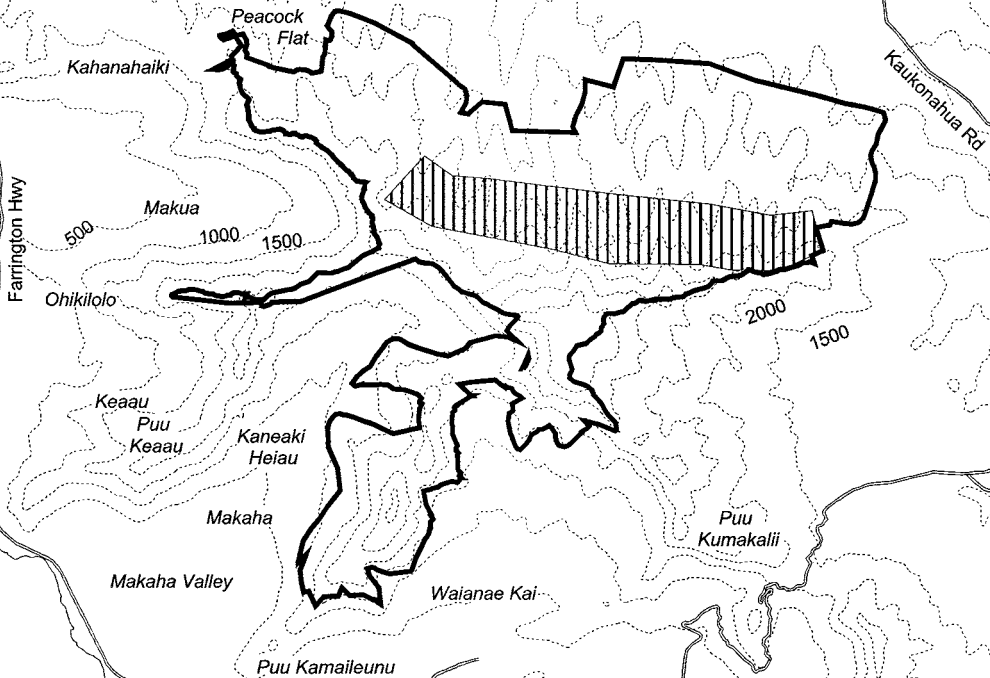

Map 65 Unit 4 - *Isodendrion longifolium* - a

-  Critical Habitat Unit 4
-  Critical Habitat for *Isodendrion longifolium* - a
-  Elevation (500-ft. contours)
-  Major Road
-  Coastline

0 0.5 1 1.5 Miles

0 0.5 1 1.5 Kilometers