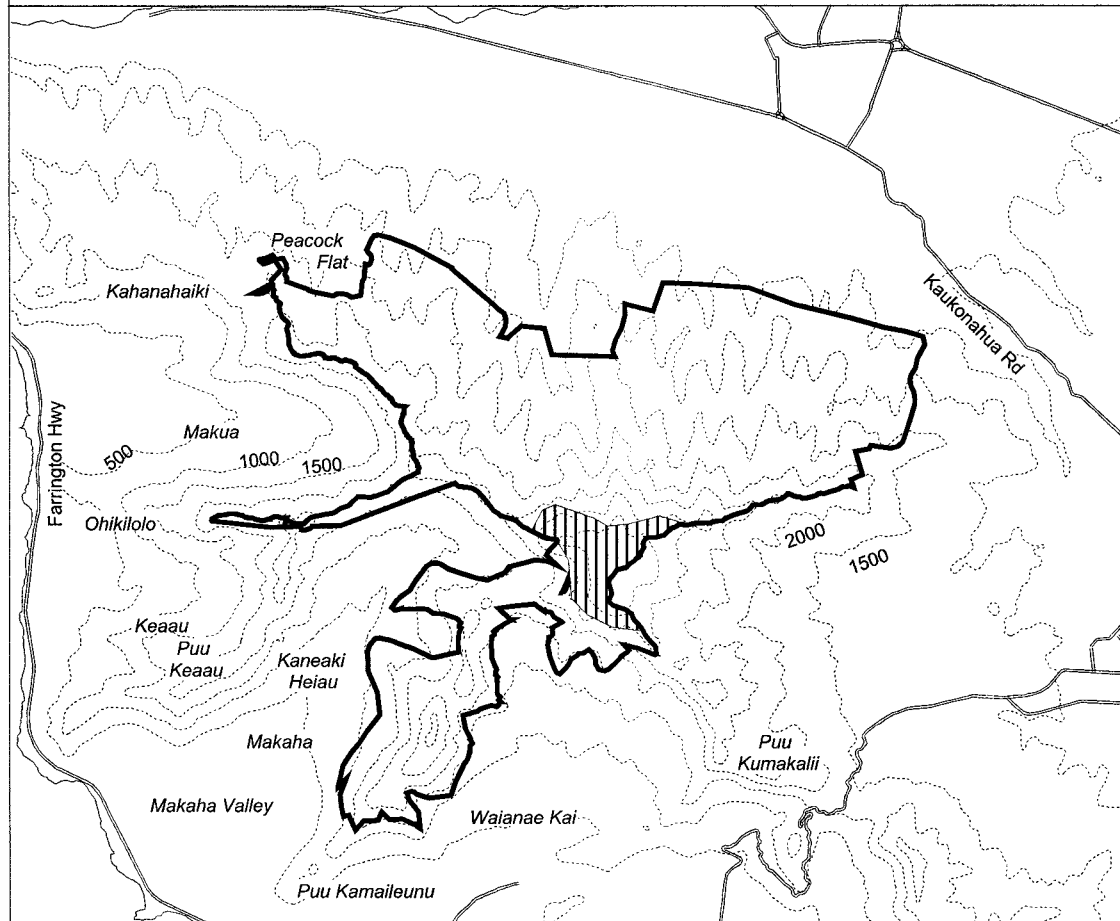

Map 66 Unit 4 - *Labordia cyrtandrae* - a

Critical Habitat Unit 4

Critical Habitat for
Labordia cyrtandrae - a

Elevation (500-ft. contours)

Major Road

Coastline

0 0.5 1 1.5 Miles

0 0.5 1 1.5 Kilometers