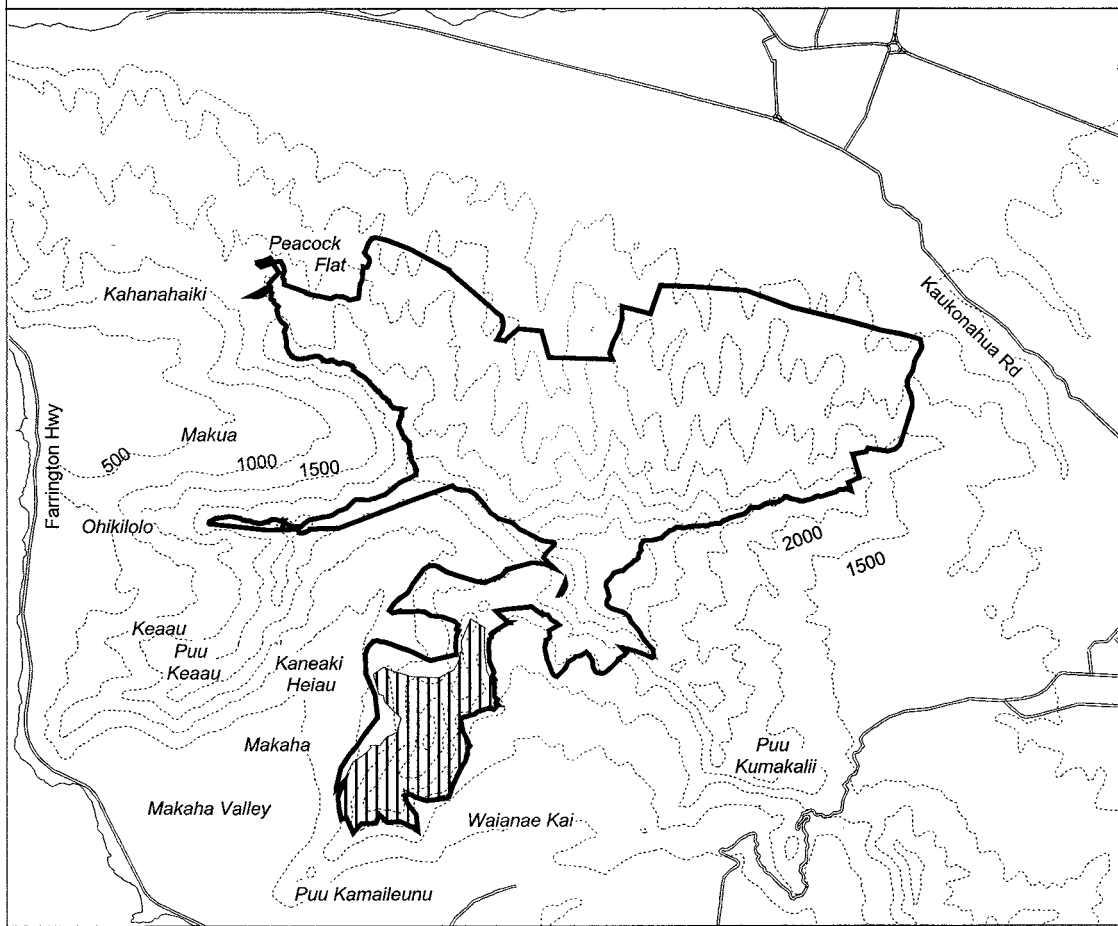

Map 67 Unit 4 - *Lepidium arbuscula* - a

 Critical Habitat Unit 4

 Critical Habitat for
Lepidium arbuscula - a

 Elevation (500-ft. contours)

 Major Road

 Coastline

0 0.5 1 1.5 Miles

0 0.5 1 1.5 Kilometers