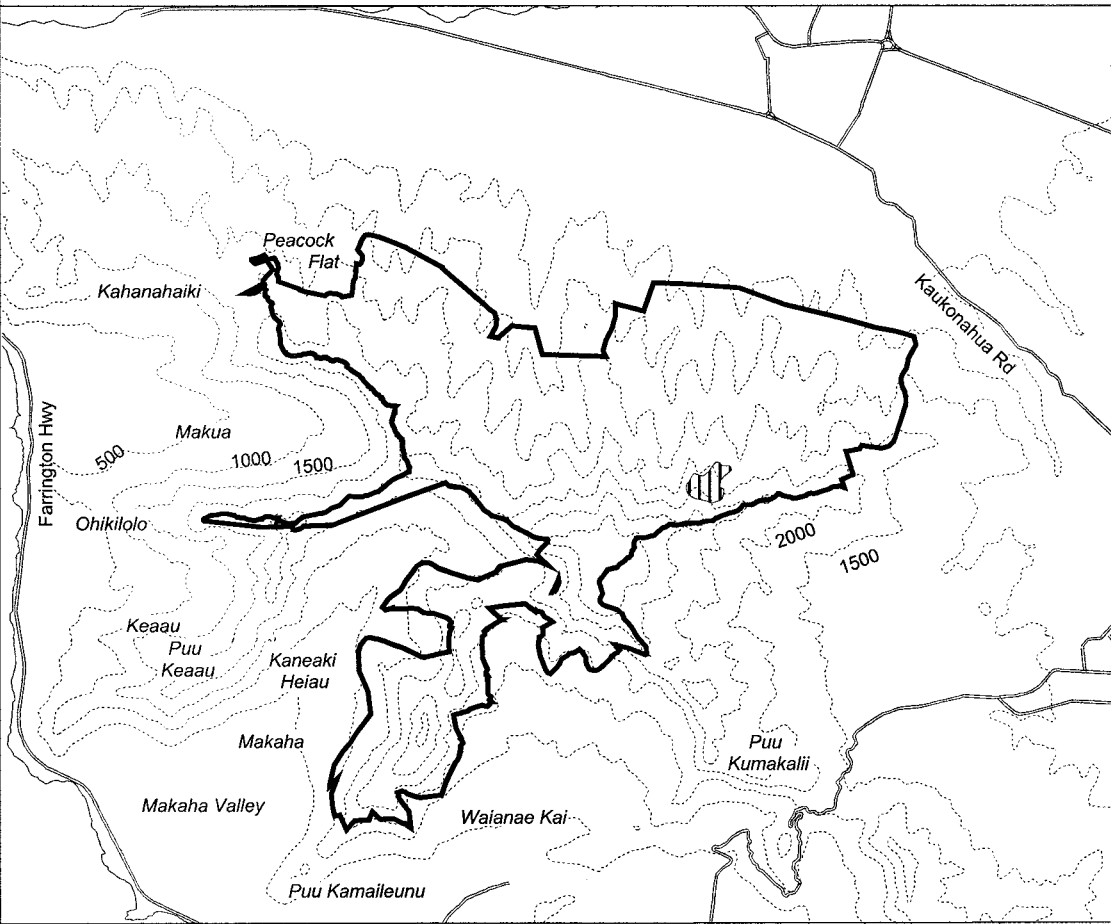

Map 69 Unit 4 - *Lipochaeta tenusfolia* - a

Critical Habitat Unit 4

Critical Habitat for
Lipochaeta tenusfolia - a

Elevation (500-ft. contours)

Major Road

Coastline

0 0.5 1 1.5 Miles

0 0.5 1 1.5 Kilometers