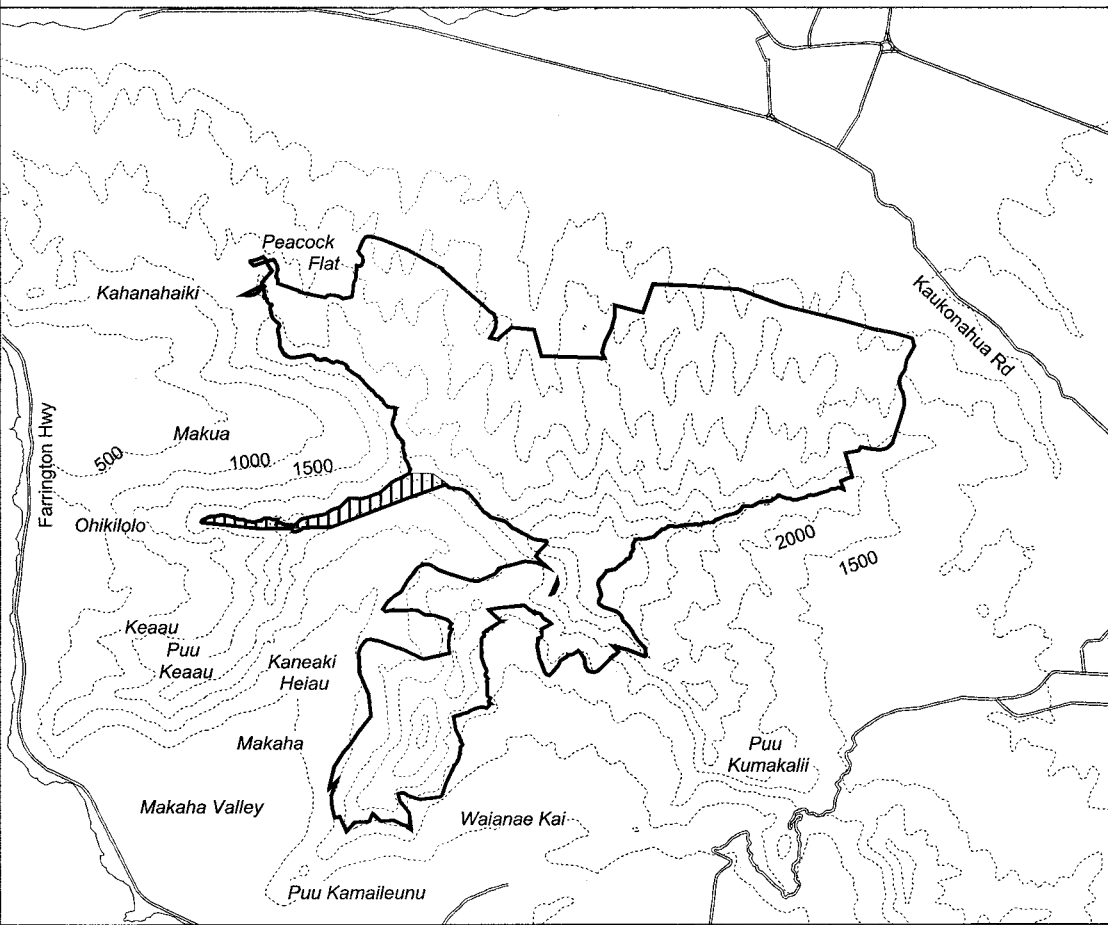

# Map 70 Unit 4 - *Lipochaeta tenuifolia* - b

 Critical Habitat Unit 4

 Critical Habitat for *Lipochaeta tenuifolia* - b

 Elevation (500-ft. contours)

 Major Road

 Coastline

0 0.5 1 1.5 Miles

0 0.5 1 1.5 Kilometers