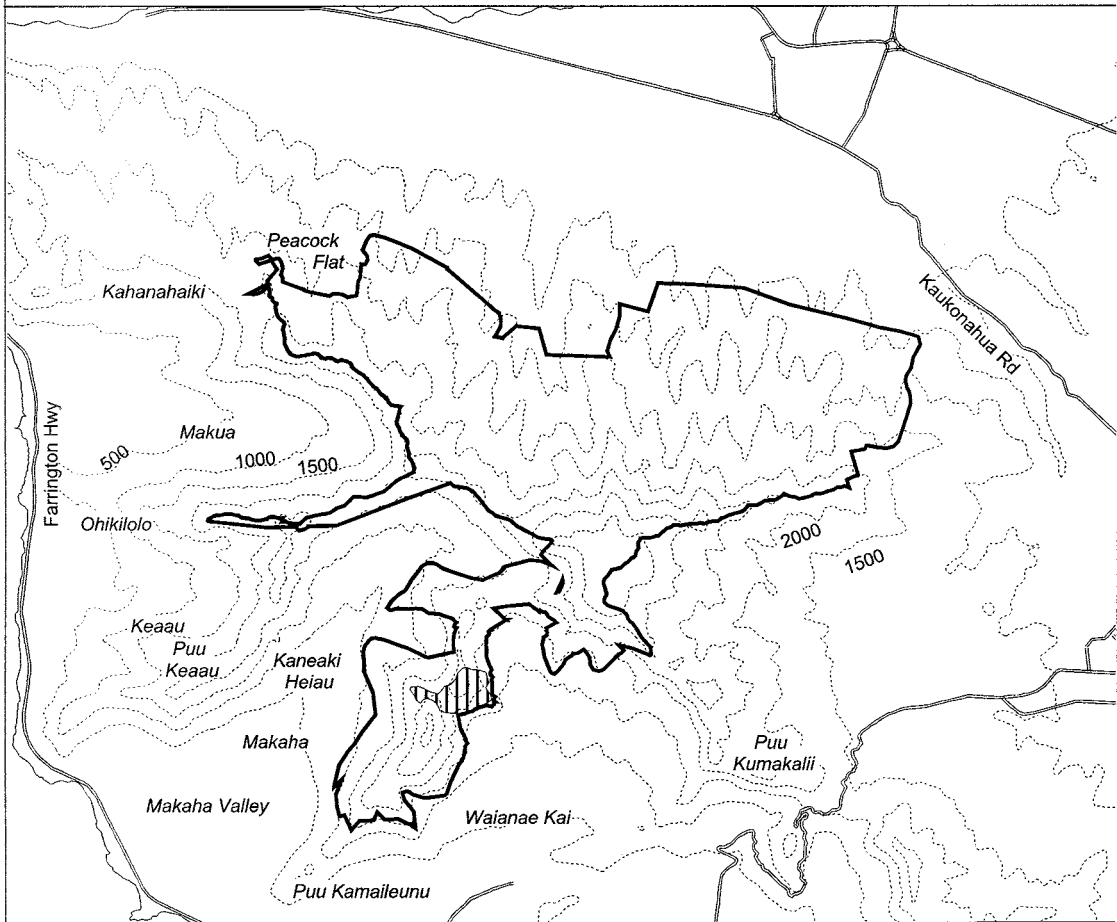

Map 72 Unit 4 - *Lobelia niihauensis* - a

 Critical Habitat Unit 4

 Critical Habitat for
Lobelia niihauensis - a

 Elevation (500-ft. contours)

 Major Road

 Coastline

0 0.5 1 1.5 Miles

0 0.5 1 1.5 Kilometers