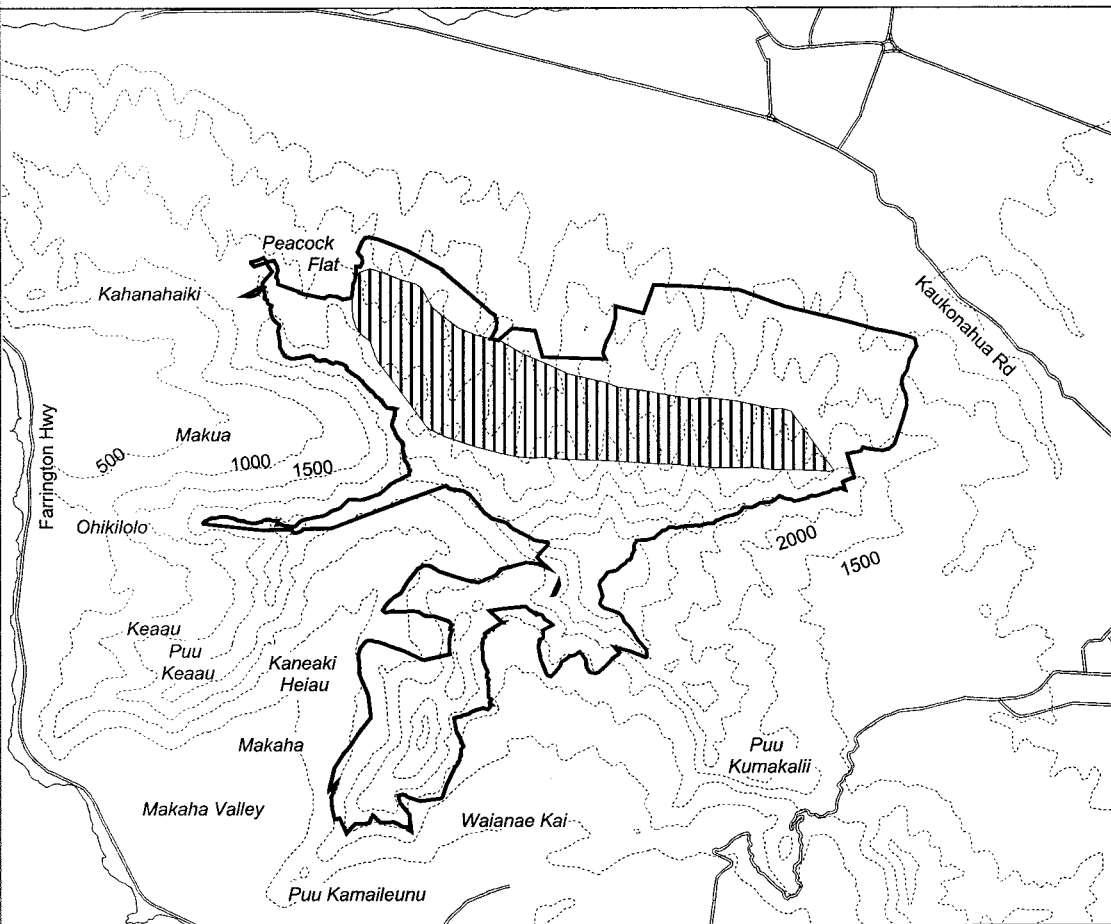

Map 75 Unit 4 - *Melicope pallida* - a

 Critical Habitat Unit 4

 Critical Habitat for *Melicope pallida* - a

 Elevation (500-ft. contours)

 Major Road

 Coastline

0 0.5 1 1.5 Miles

0 0.5 1 1.5 Kilometers