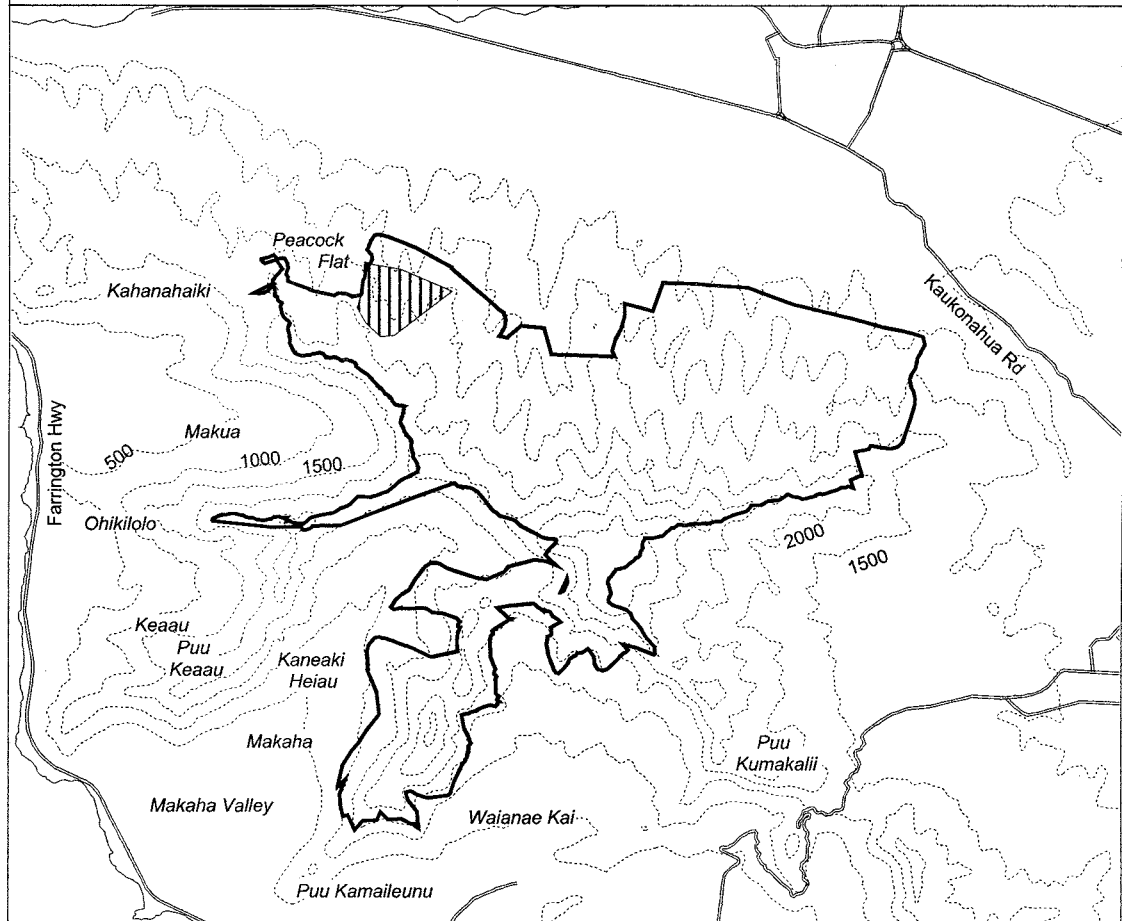

Map 76 Unit 4 - *Neraudia angulata* - b

 Critical Habitat Unit 4

 Critical Habitat for
Neraudia angulata - b

 Elevation (500-ft. contours)

 Major Road

 Coastline

0 0.5 1 1.5 Miles

0 0.5 1 1.5 Kilometers