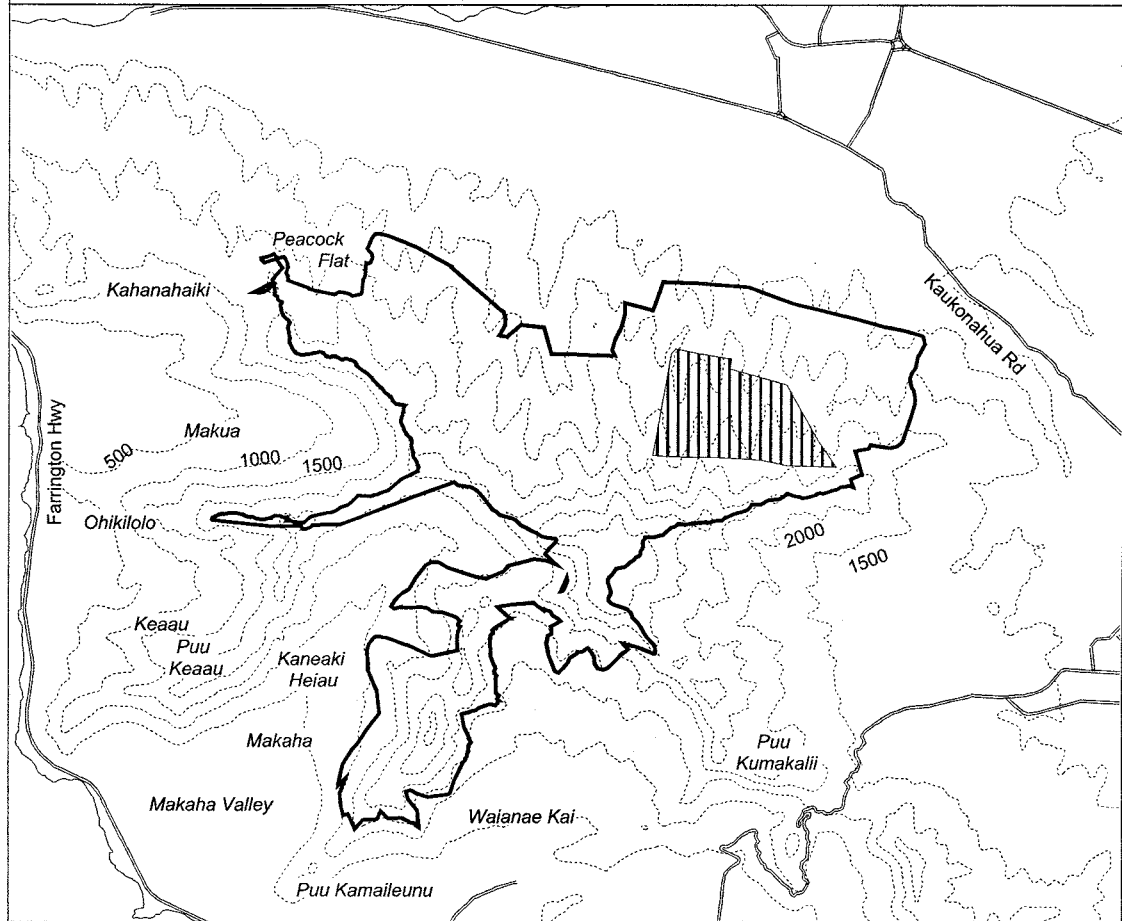

Map 77 Unit 4 - *Neraudia angulata* - c

 Critical Habitat Unit 4

 Critical Habitat for
Neraudia angulata - c

 Elevation (500-ft. contours)

 Major Road

 Coastline

0 0.5 1 1.5 Miles

0 0.5 1 1.5 Kilometers