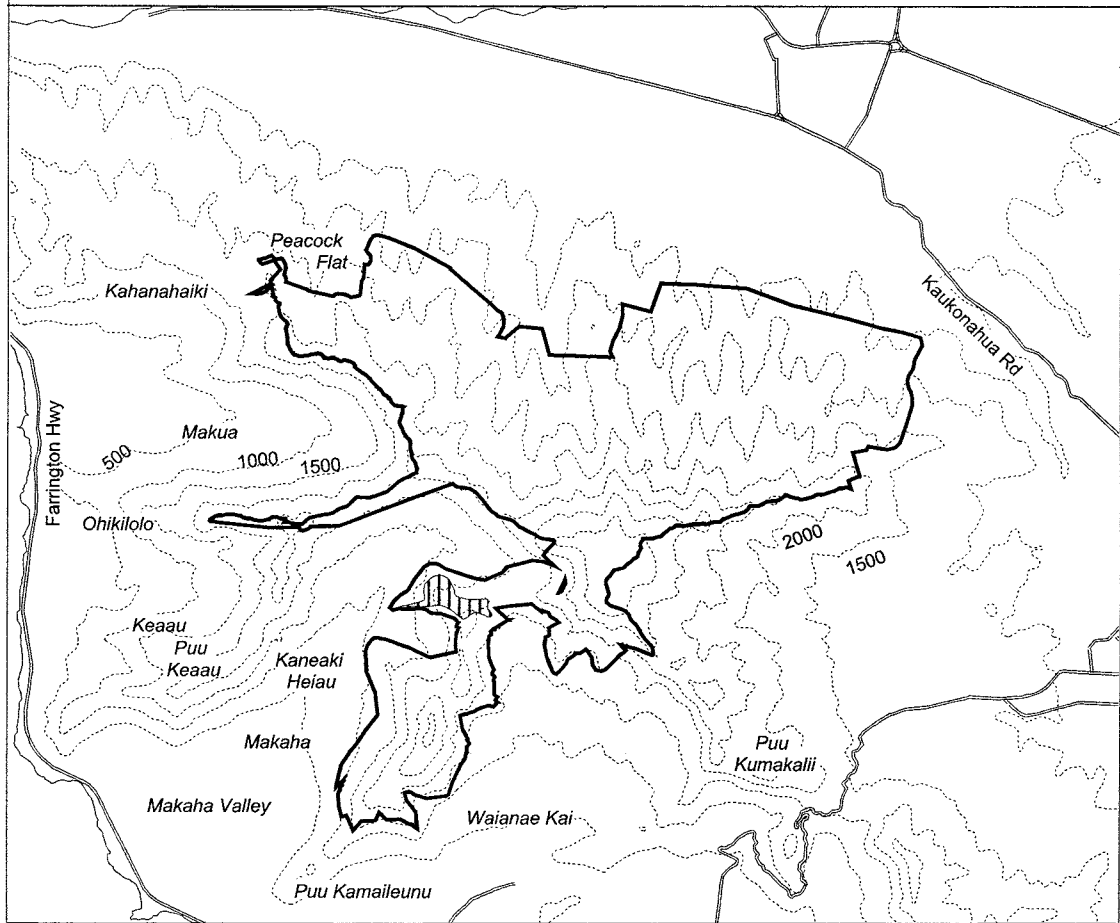

# Map 78 Unit 4 - *Neraudia angulata* - d

Critical Habitat Unit 4

Critical Habitat for  
*Neraudia angulata* - d

Elevation (500-ft. contours)

Major Road

Coastline

0 0.5 1 1.5 Miles

0 0.5 1 1.5 Kilometers