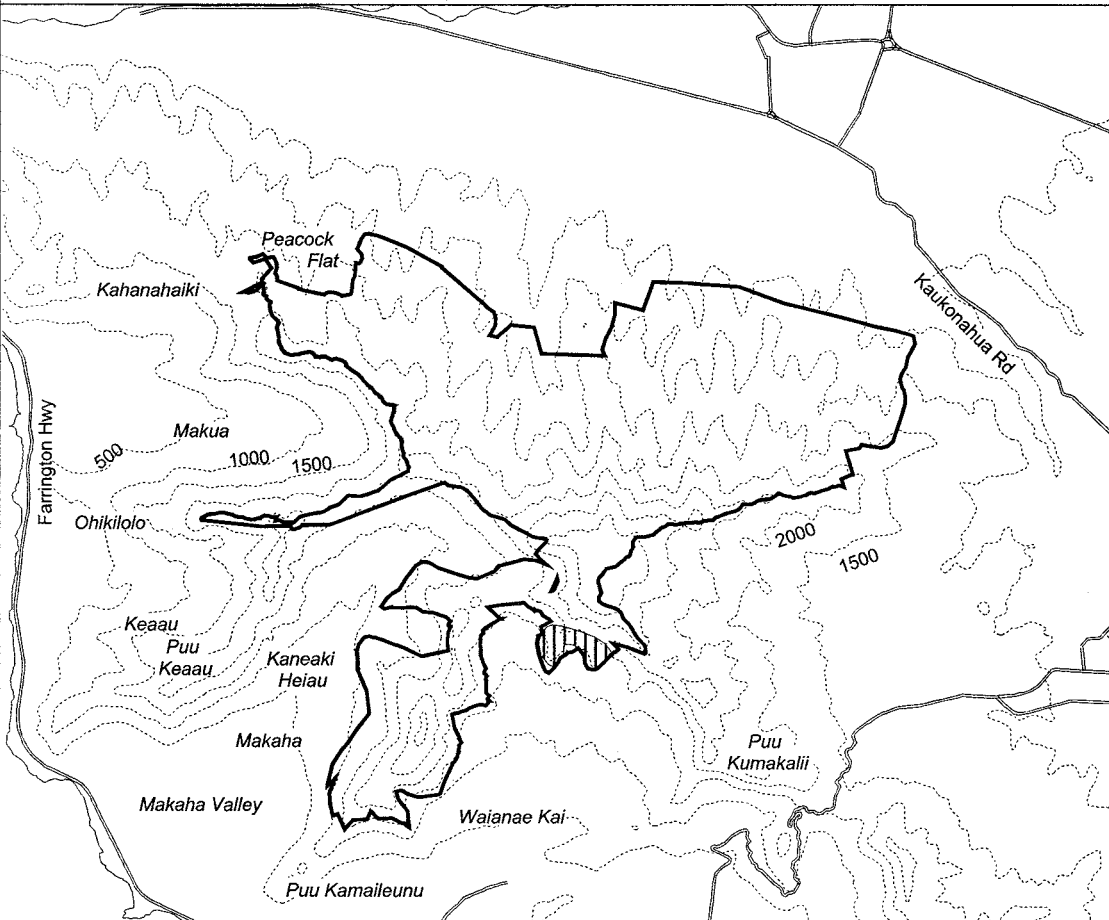

Map 79 Unit 4 - *Neraudia angulata* - e

 Critical Habitat Unit 4

 Critical Habitat for
Neraudia angulata - e

 Elevation (500-ft. contours)

 Major Road

 Coastline

0 0.5 1 1.5 Miles

0 0.5 1 1.5 Kilometers