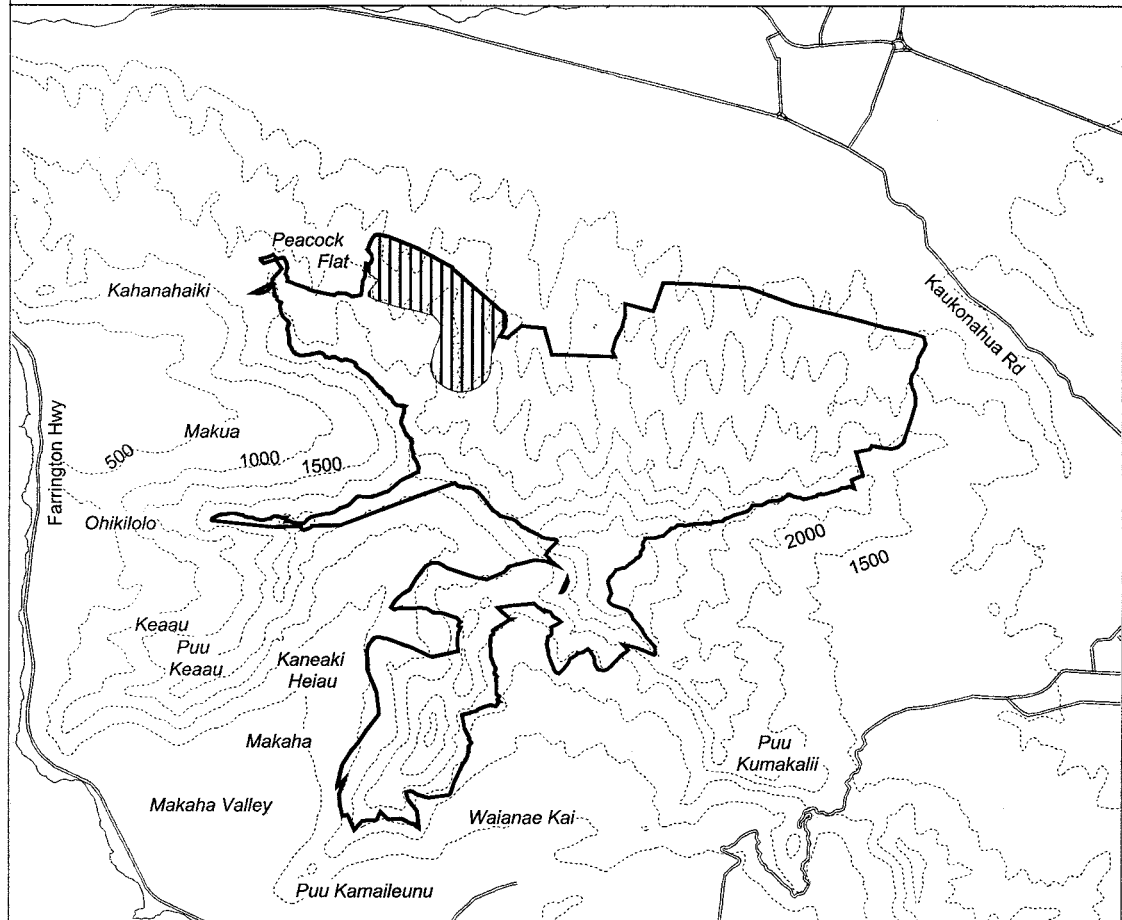

# Map 80 Unit 4 - *Nototrichium humile* - b

Critical Habitat Unit 4

Critical Habitat for  
*Nototrichium humile* - b

Elevation (500-ft. contours)

Major Road

Coastline

0 0.5 1 1.5 Miles

0 0.5 1 1.5 Kilometers