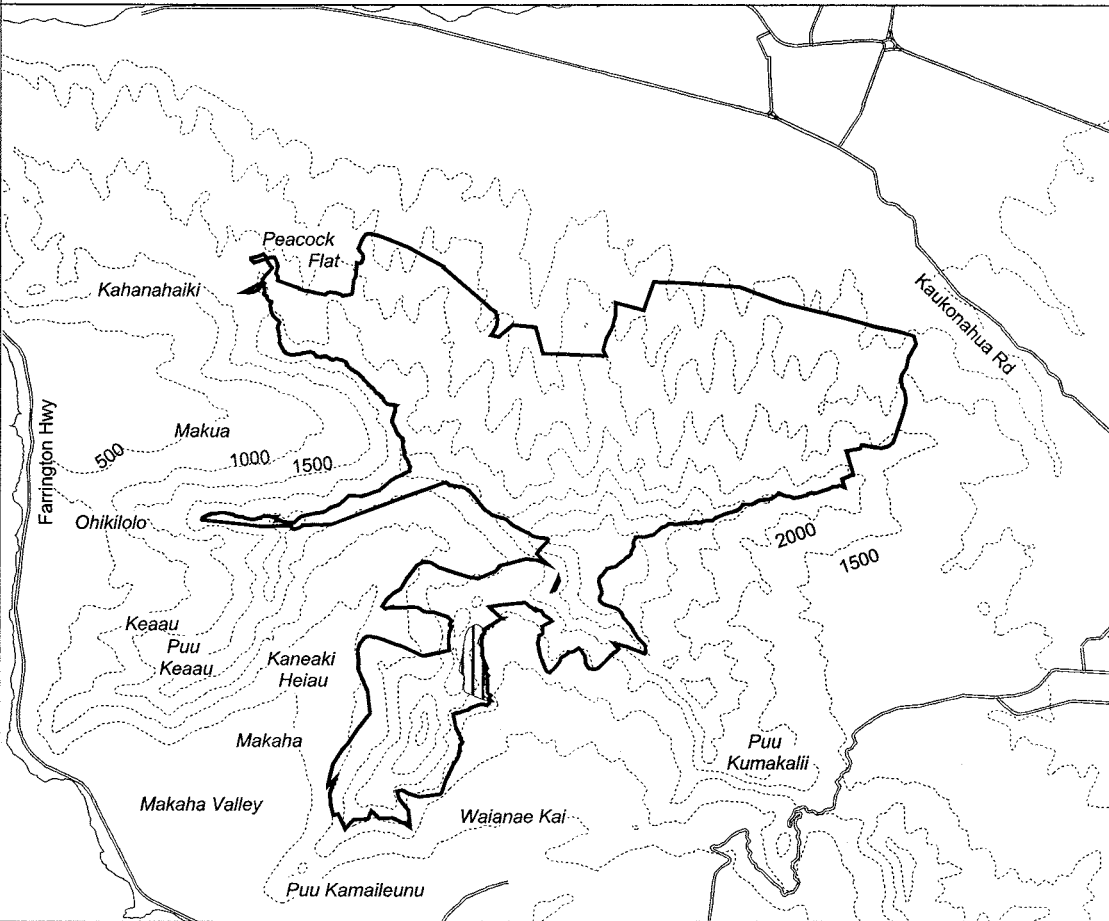

# Map 82 Unit 4 - *Nototrichium humile* - d

Critical Habitat Unit 4

Critical Habitat for  
*Nototrichium humile* - d

Elevation (500-ft. contours)

Major Road

Coastline

0 0.5 1 1.5 Miles

0 0.5 1 1.5 Kilometers