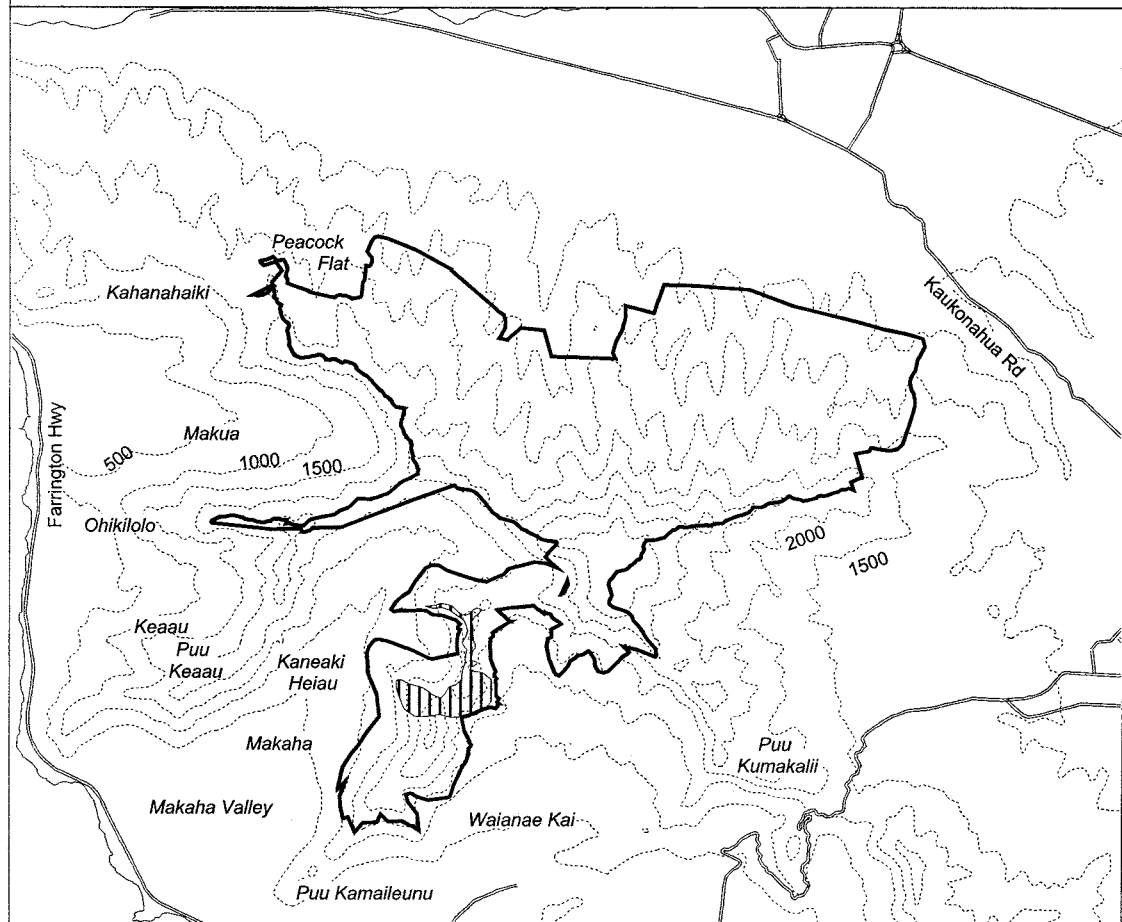

Map 83 Unit 4 - *Peucedanum sandwicense* - a

 Critical Habitat Unit 4

 Critical Habitat for
Peucedanum sandwicense - a

 Elevation (500-ft. contours)

 Major Road

 Coastline

0 0.5 1 1.5 Miles

0 0.5 1 1.5 Kilometers