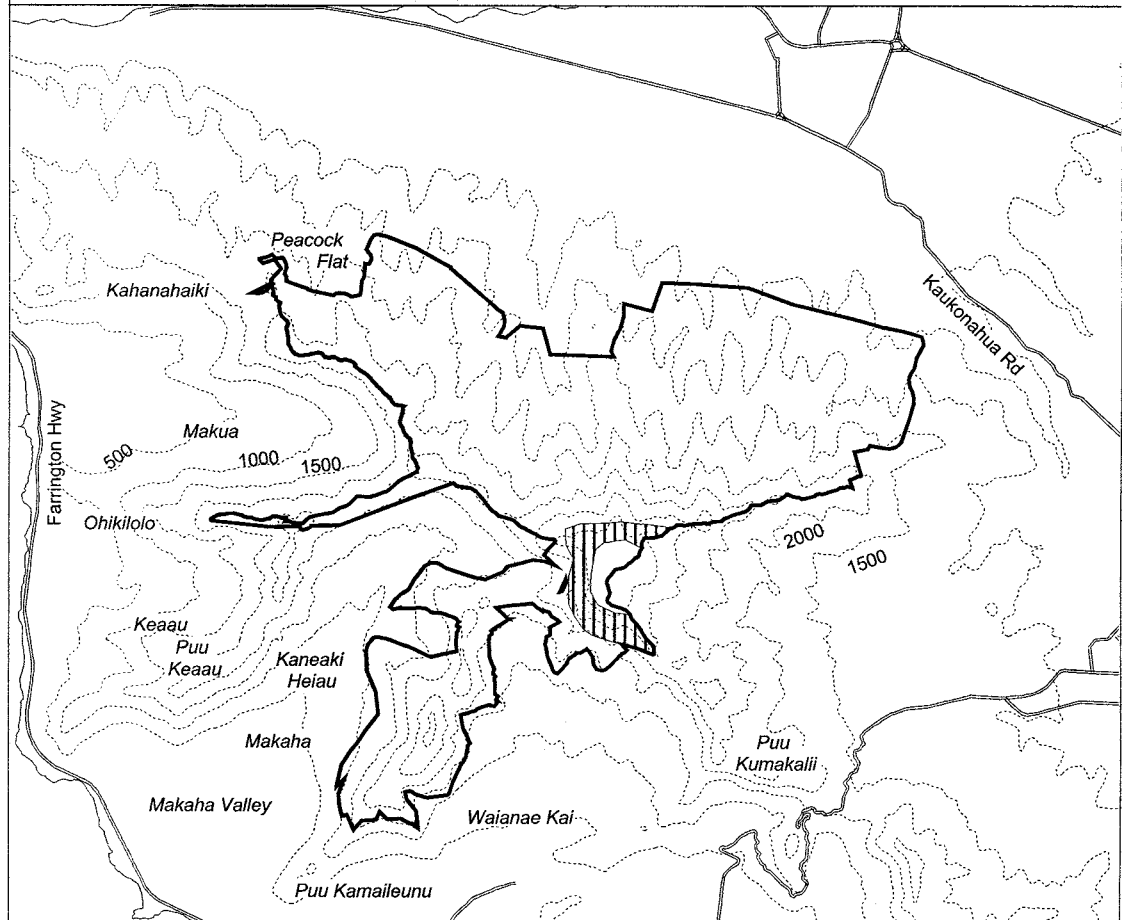

# Map 84 Unit 4 - *Phyllostegia hirsuta* - a

 Critical Habitat Unit 4

 Critical Habitat for  
*Phyllostegia hirsuta* - a

 Elevation (500-ft. contours)

 Major Road

 Coastline

0 0.5 1 1.5 Miles

0 0.5 1 1.5 Kilometers