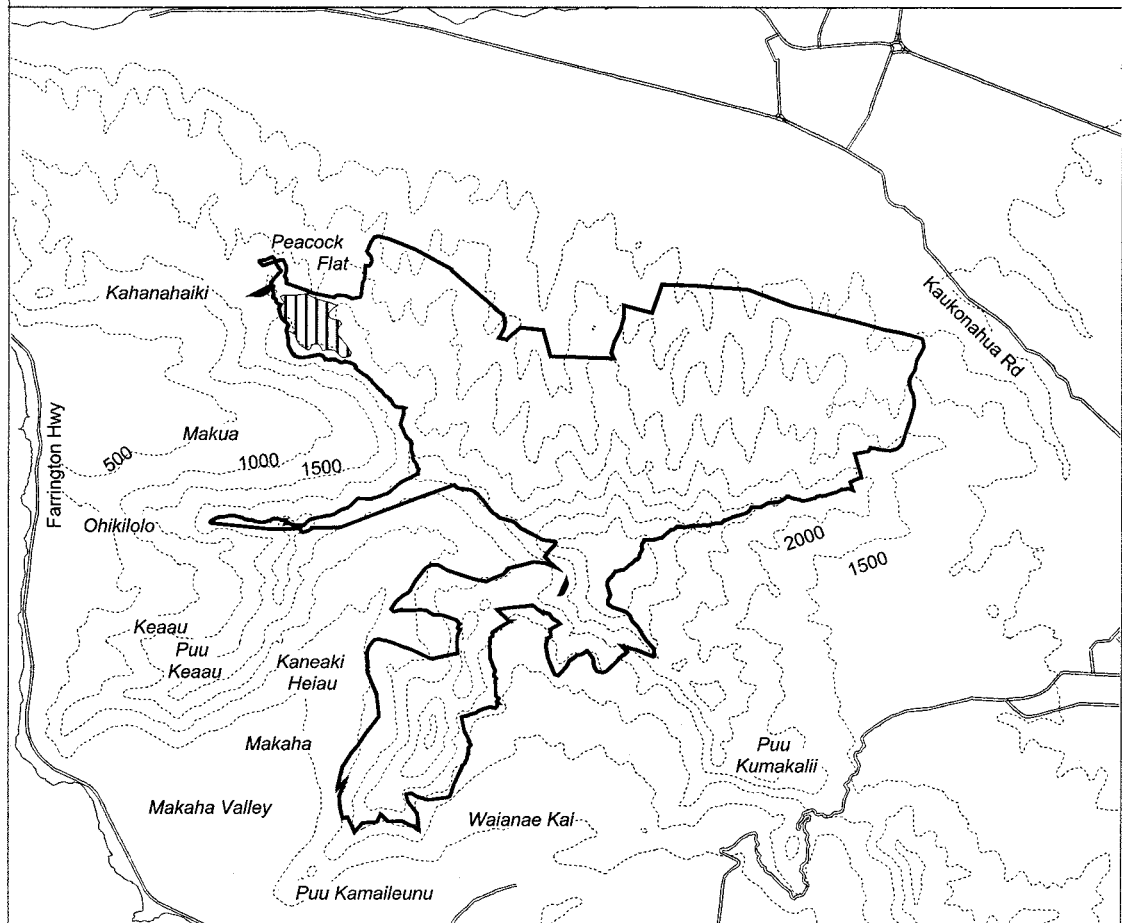

Map 85 Unit 4 - *Phyllostegia kaalaensis* - a

 Critical Habitat Unit 4

 Critical Habitat for
Phyllostegia kaalaensis - a

 Elevation (500-ft. contours)

 Major Road

 Coastline

0 0.5 1 1.5 Miles

0 0.5 1 1.5 Kilometers