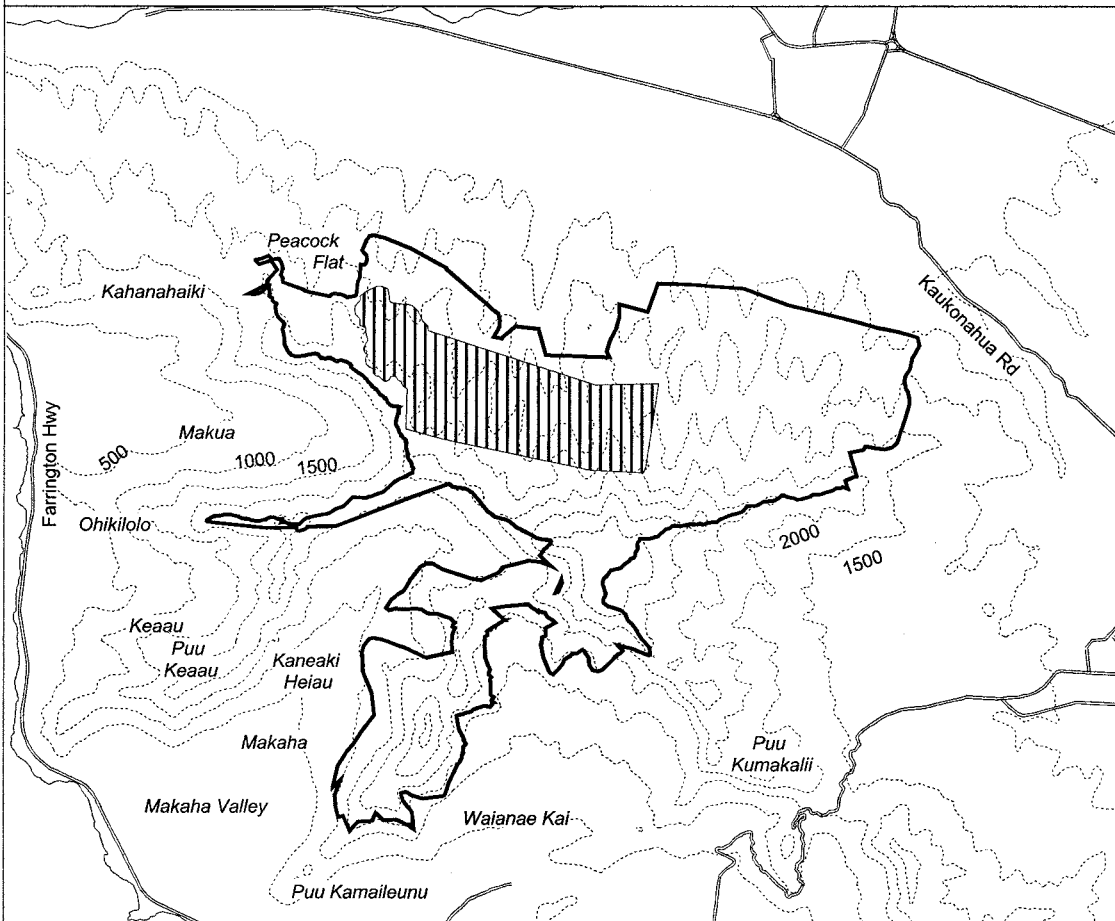

Map 86 Unit 4 - *Phyllostegia kaalaensis* - b

 Critical Habitat Unit 4

 Critical Habitat for  
*Phyllostegia kaalaensis* - b

 Elevation (500-ft. contours)

 Major Road

 Coastline

0 0.5 1 1.5 Miles

0 0.5 1 1.5 Kilometers