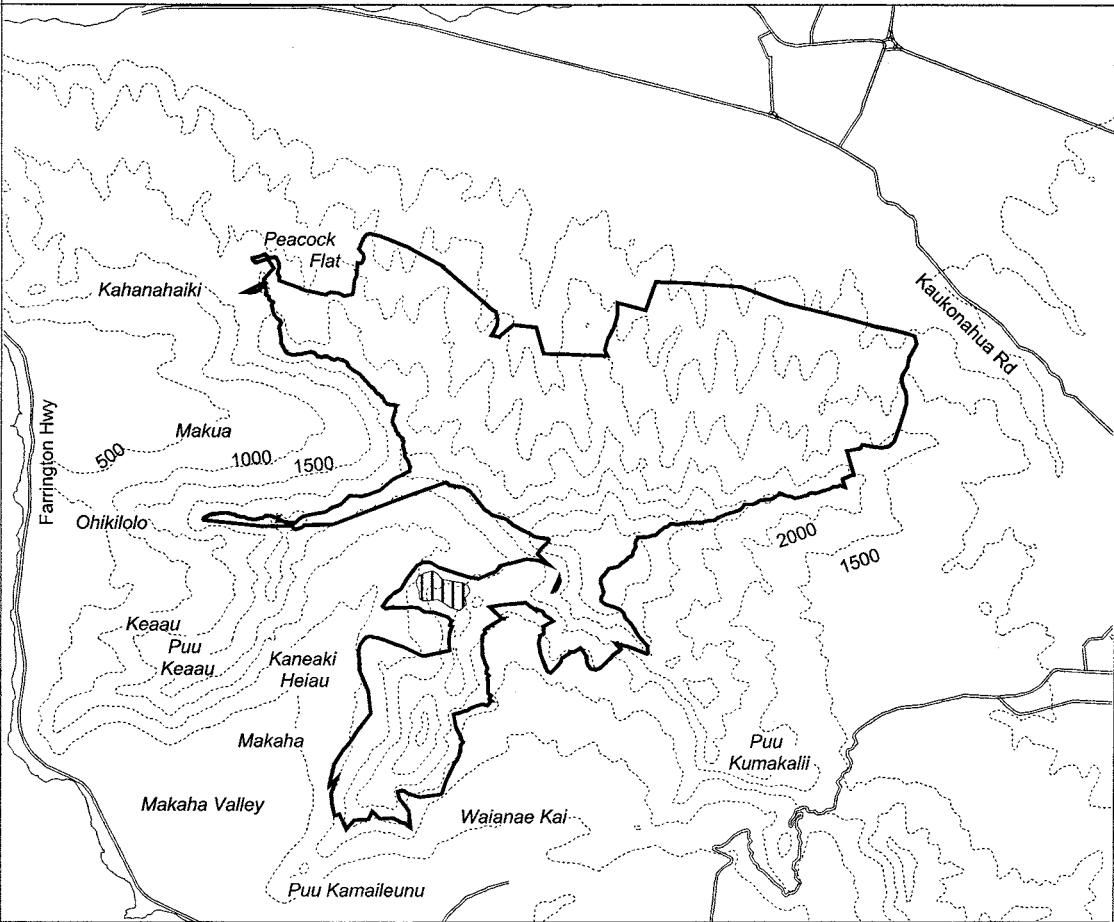

Map 88 Unit 4 - *Phyllostegia kaalaensis* - d

Critical Habitat Unit 4

Critical Habitat for
Phyllostegia kaalaensis - d

Elevation (500-ft. contours)

Major Road

Coastline

0 0.5 1 1.5 Miles

0 0.5 1 1.5 Kilometers