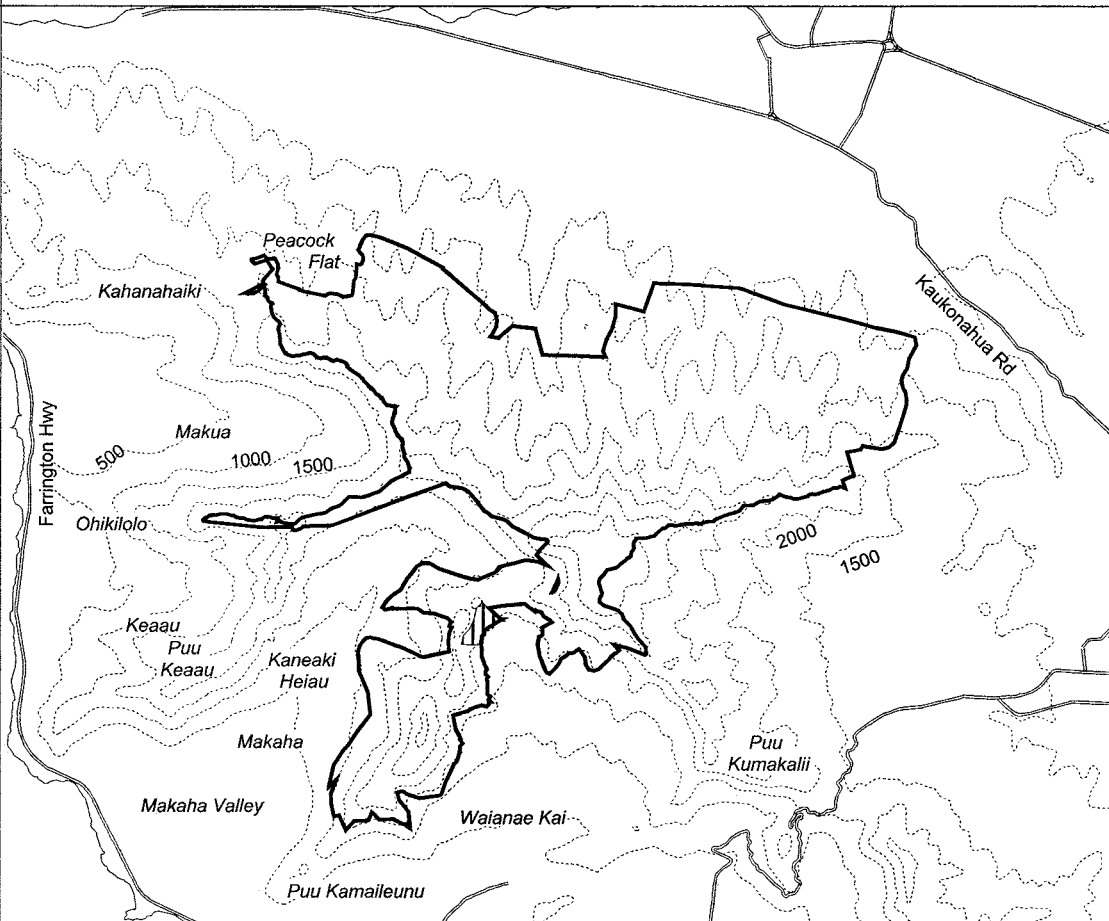

Map 89 Unit 4 - *Phyllostegia kaalaensis* - e

Critical Habitat Unit 4

Critical Habitat for
Phyllostegia kaalaensis - e

Elevation (500-ft. contours)

Major Road

Coastline

0 0.5 1 1.5 Miles

0 0.5 1 1.5 Kilometers