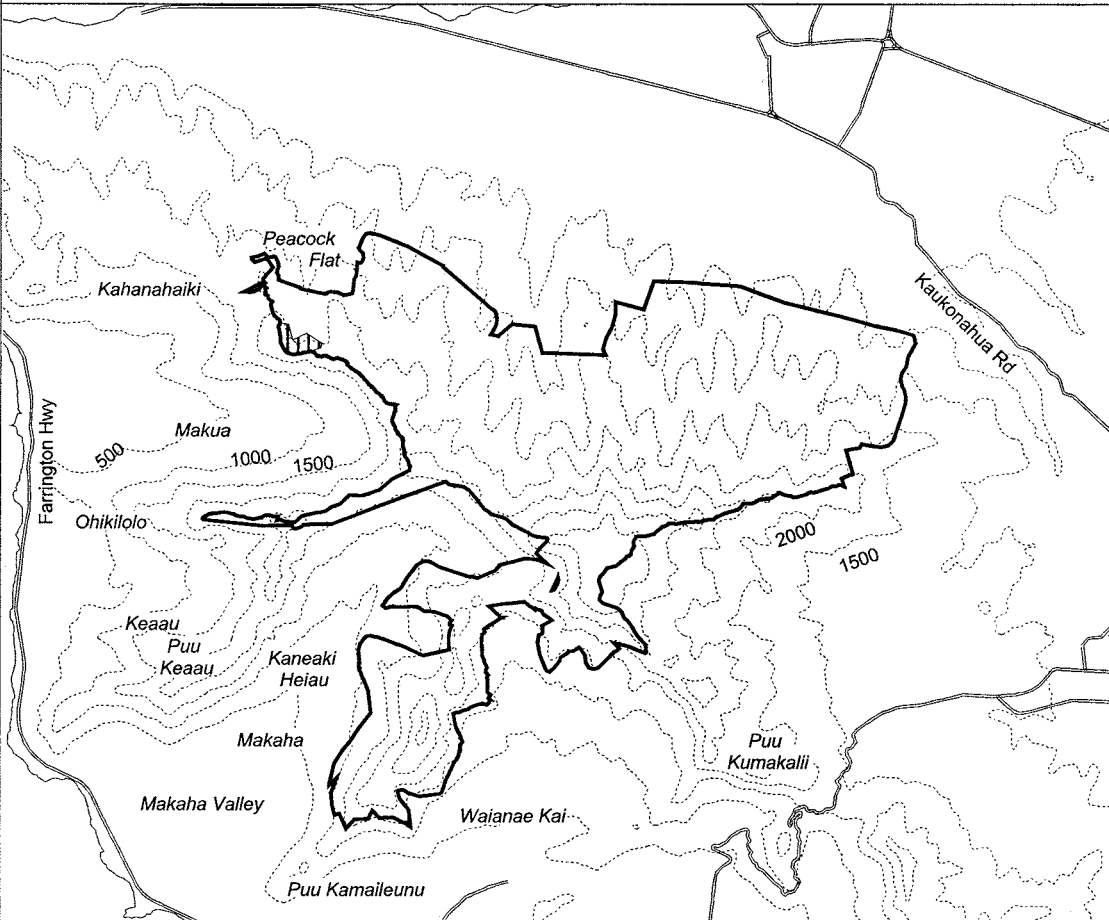

Map 90 Unit 4 - *Plantago princeps* - a

 Critical Habitat Unit 4

 Critical Habitat for
Plantago princeps - a

 Elevation (500-ft. contours)

 Major Road

 Coastline

0 0.5 1 1.5 Miles

0 0.5 1 1.5 Kilometers