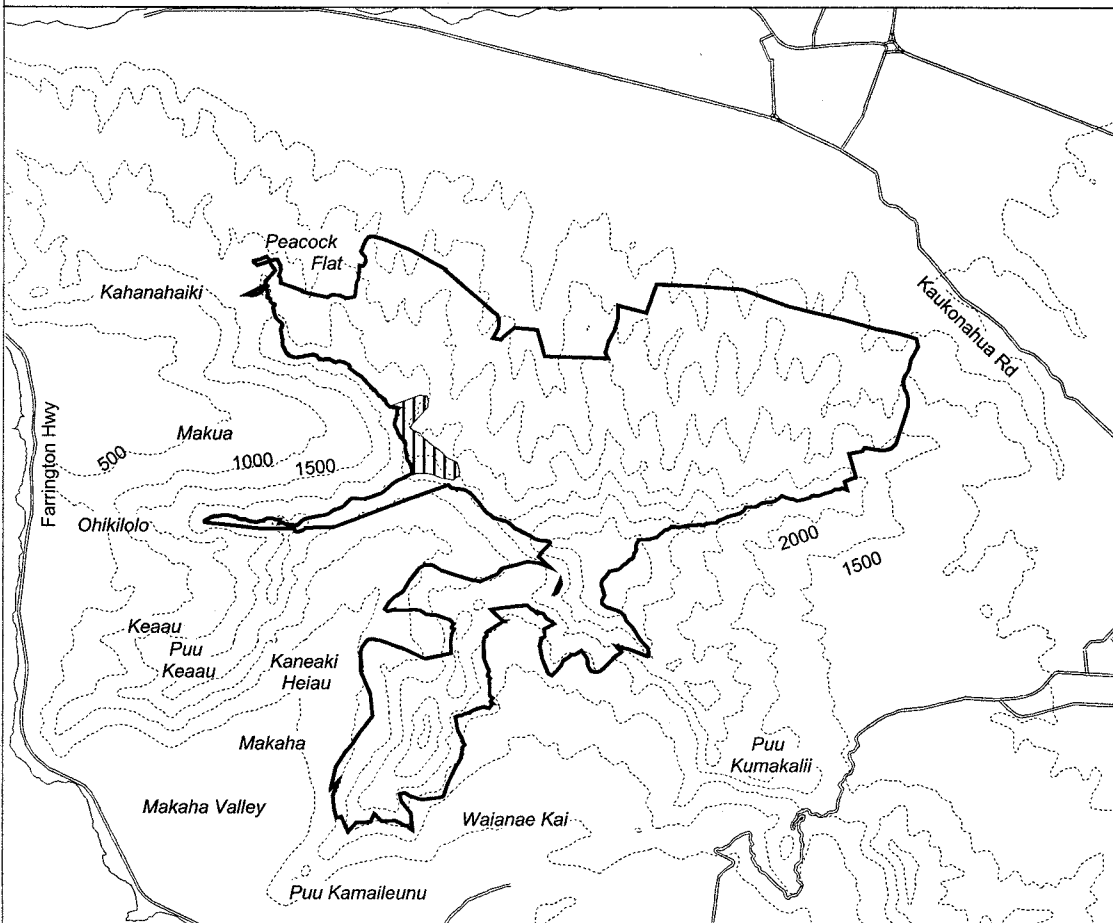

Map 91 Unit 4 - *Plantago princeps* - b

 Critical Habitat Unit 4

 Critical Habitat for
Plantago princeps - b

 Elevation (500-ft. contours)

 Major Road

 Coastline

0 0.5 1 1.5 Miles

0 0.5 1 1.5 Kilometers