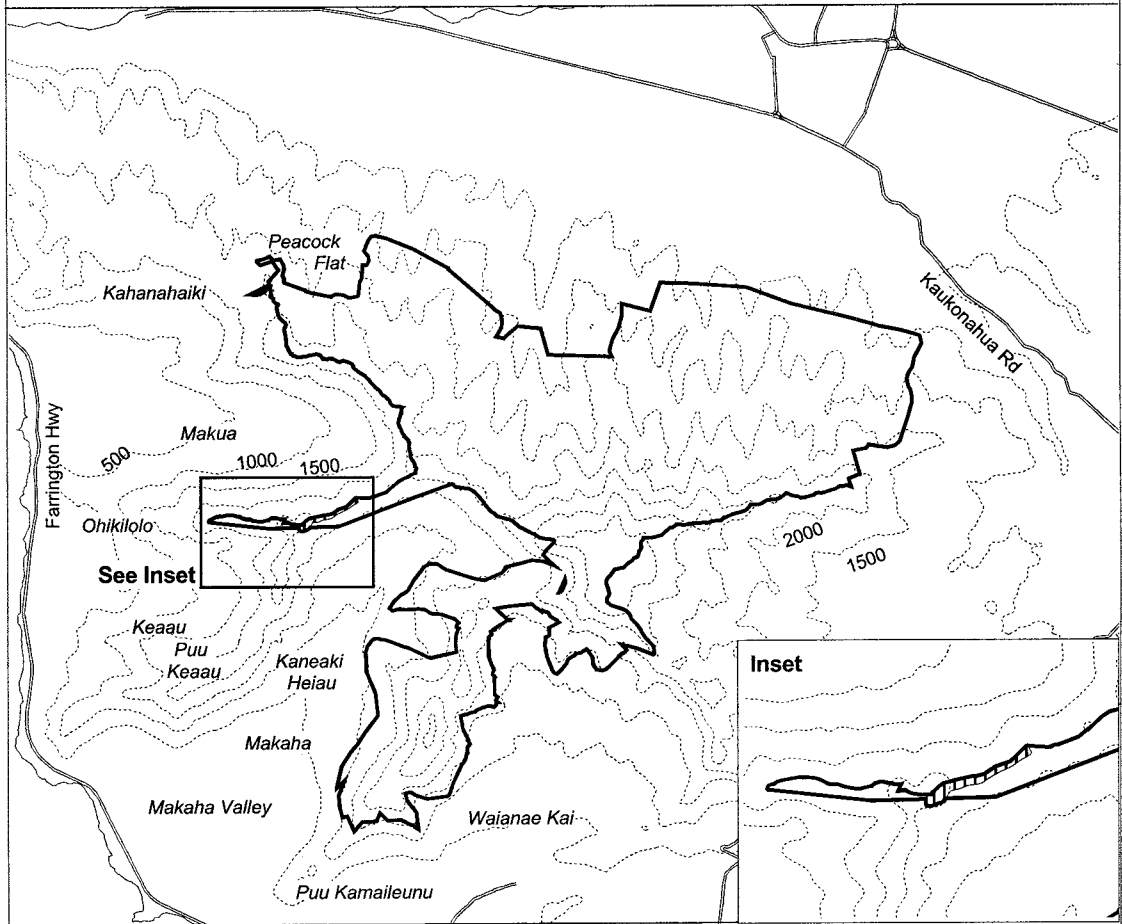

Map 92 Unit 4 - *Sanicula mariversa* - a

 Critical Habitat Unit 4

 Critical Habitat for *Sanicula mariversa* - a

 Elevation (500-ft. contours)

 Major Road

 Coastline

0 0.5 1 1.5 Miles

0 0.5 1 1.5 Kilometers